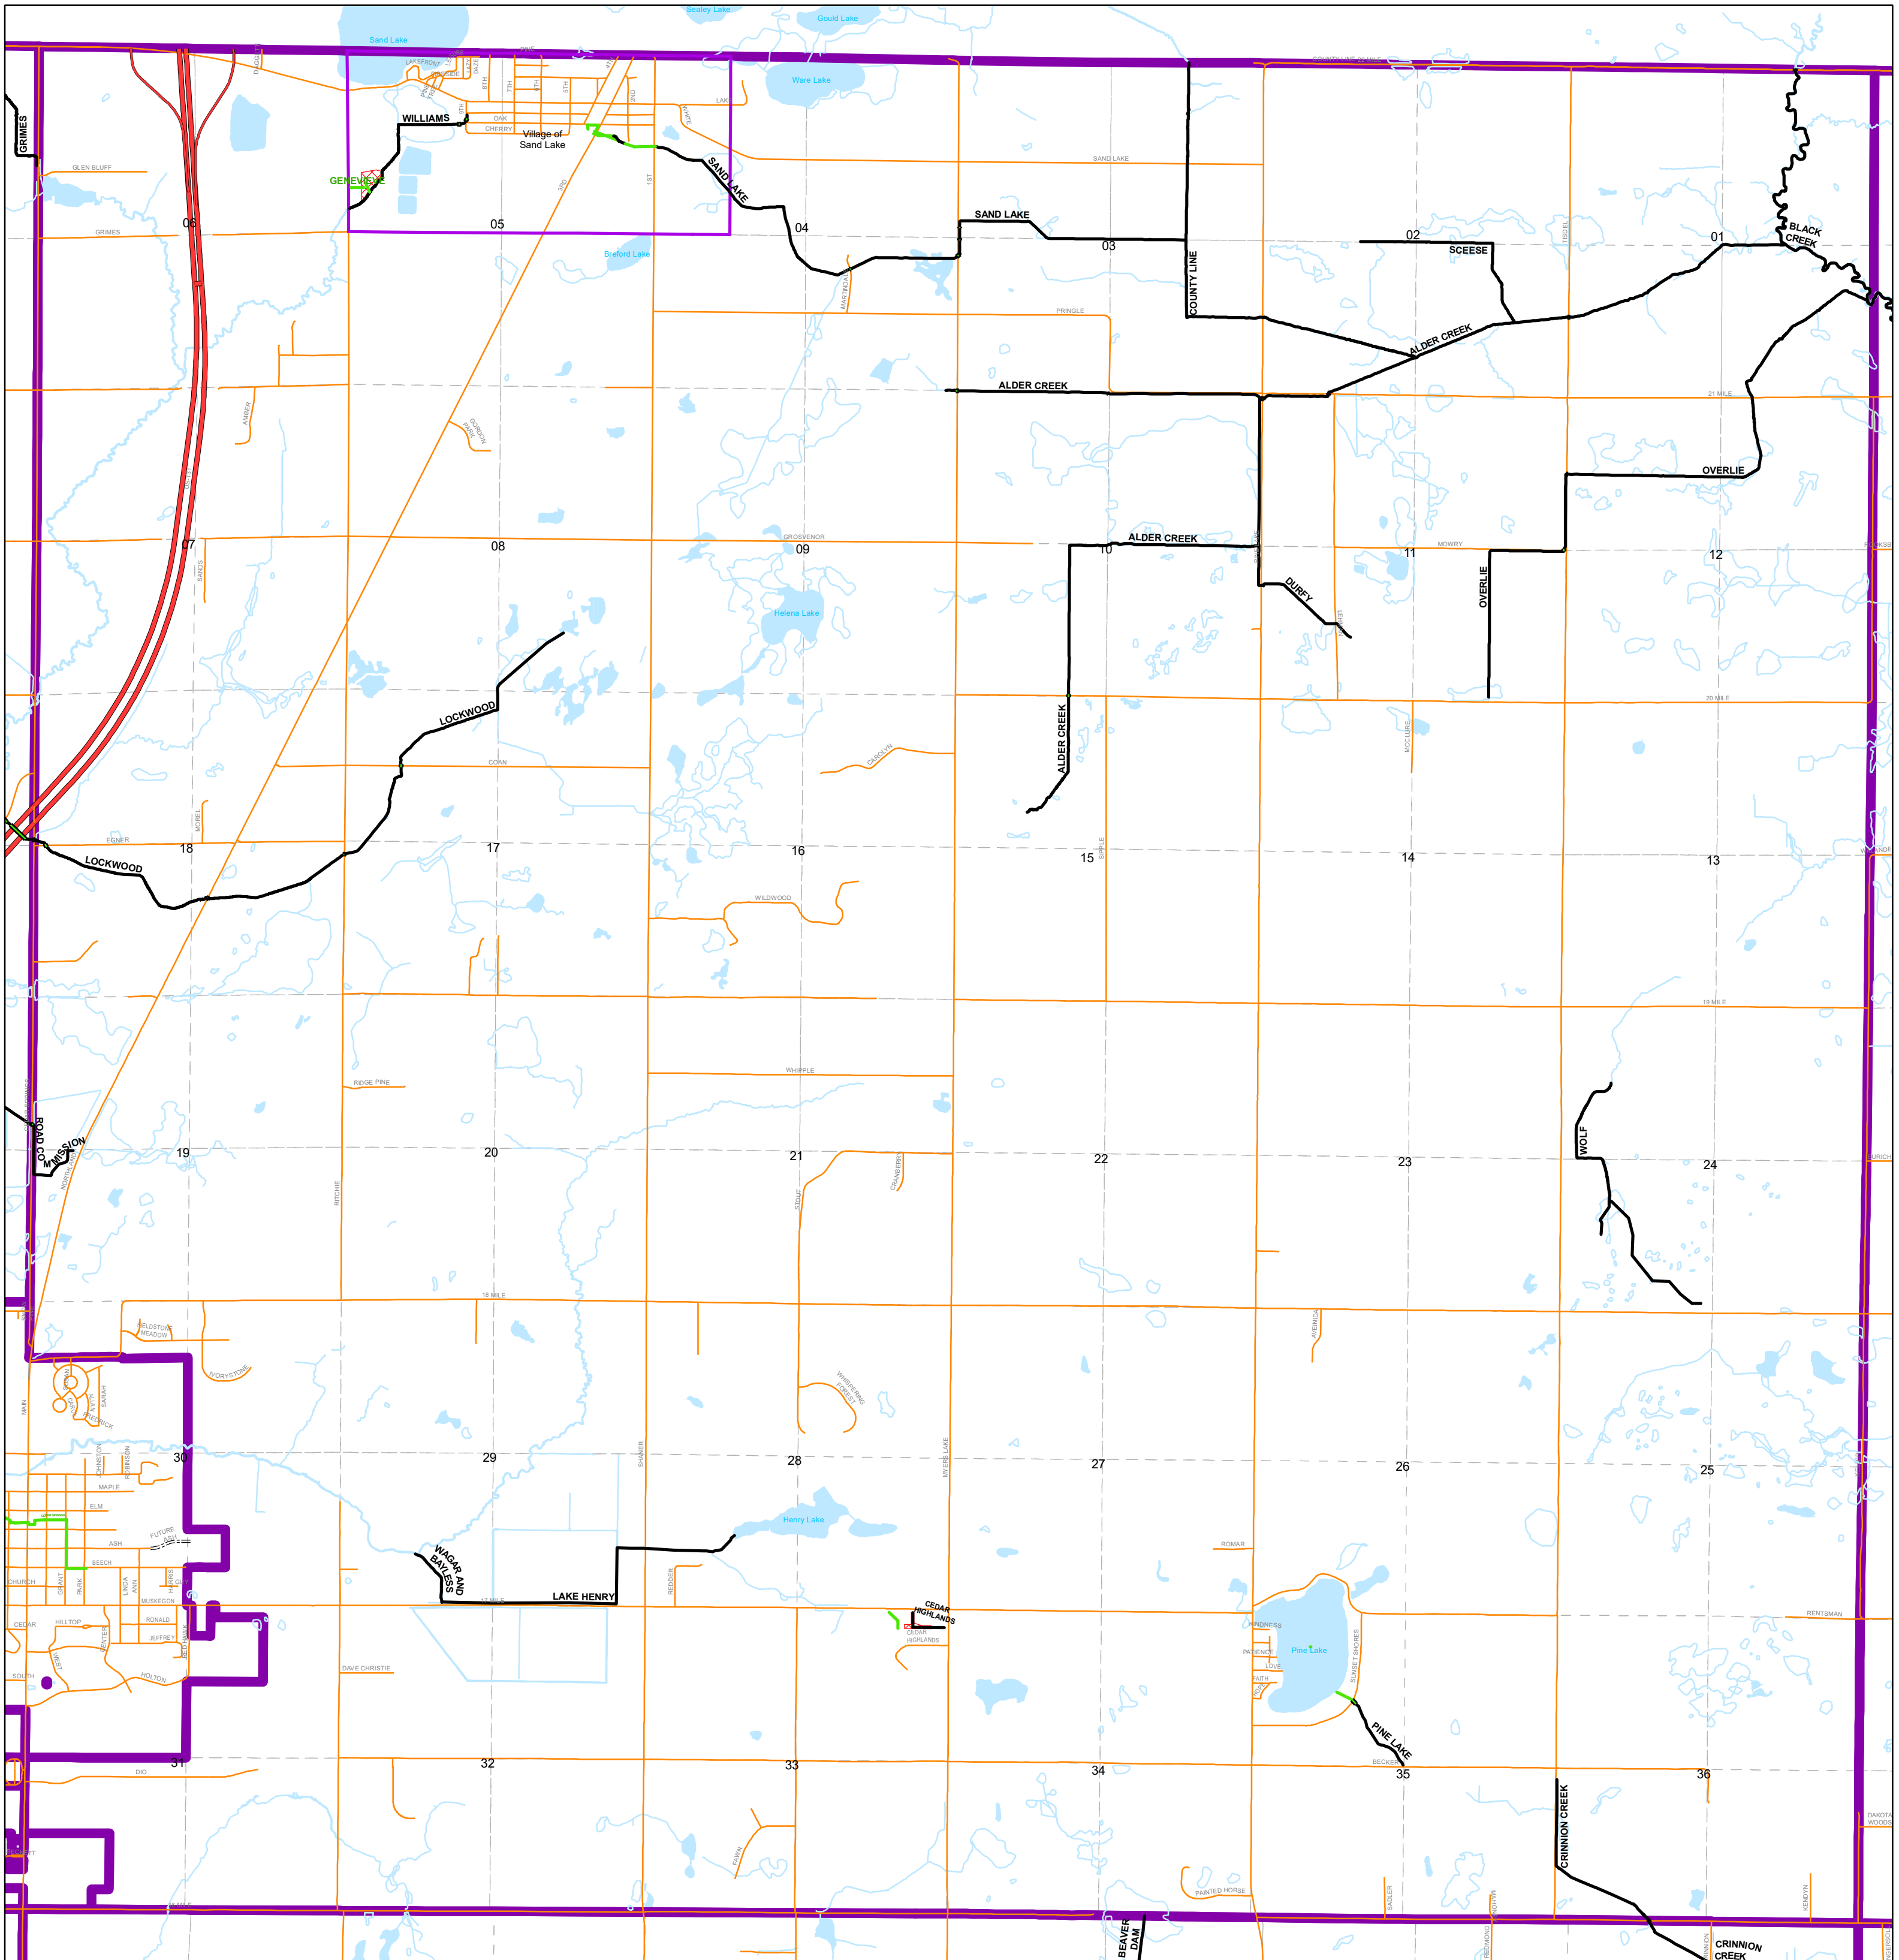

Office of the Kent
County Drain Commissioner

Nelson Township

T. 10N., R. 10W.

September 21, 2023

Kent County, MI makes no warranty, expressed or implied, regarding the accuracy, completeness or usefulness of information presented. Users of this information assume all liability for its fitness for a particular use.