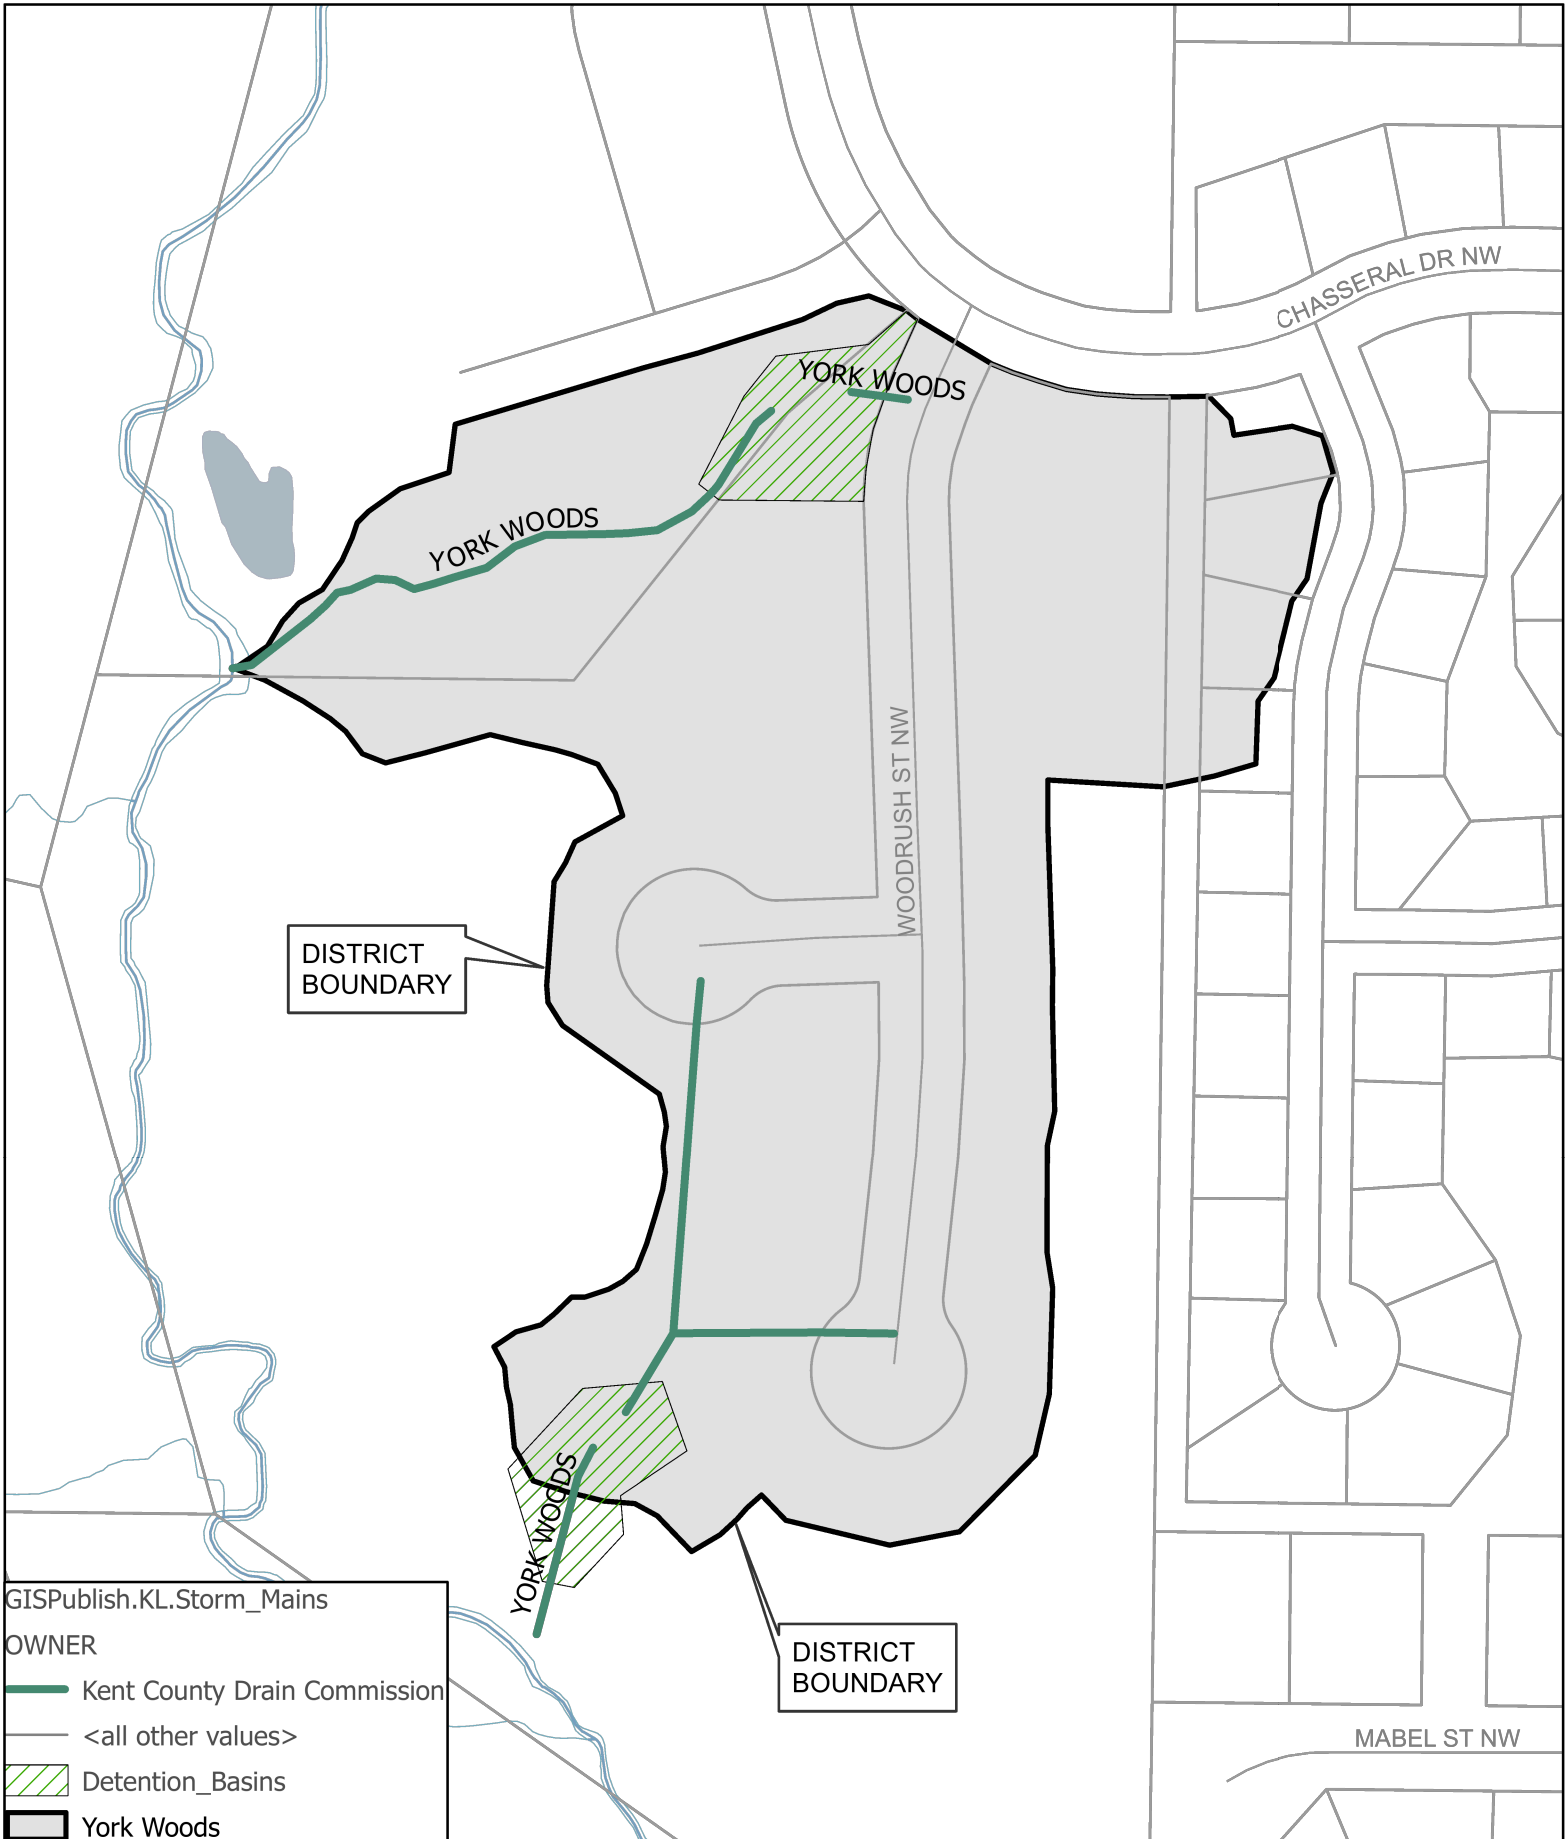

YORK WOODS DRAIN DRAINAGE DISTRICT

Section 36, T.8N., R.12W., Alpine Township, Kent County, Michigan

GISPublish.KL.Storm_Mains
OWNER

- Kent County Drain Commission
- <all other values>
- Detention_Basins
- York Woods

KENNETH YONKER,
KENT COUNTY DRAIN COMMISSIONER

AEL - 2/9/2024

Kent County, MI makes no warranty, expressed or implied, regarding the accuracy, completeness or usefulness of information presented. Users of this information assume all liability for its fitness for a particular use.

YORK WOODS DRAIN DRAINAGE DISTRICT

Section 36, T.8N., R.12W., Alpine Township, Kent County, Michigan