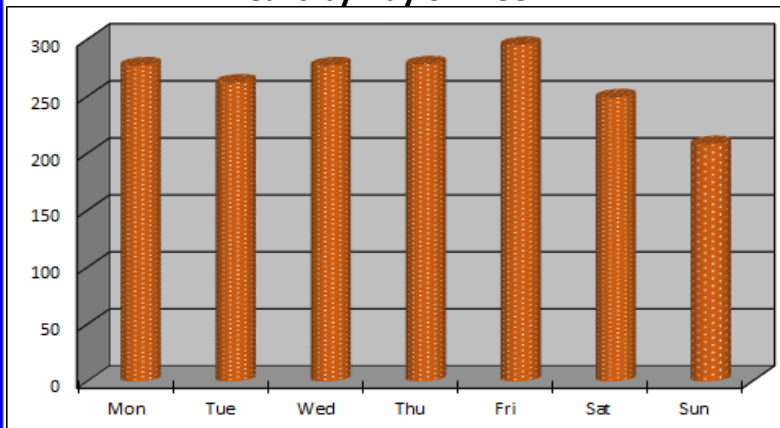

Kent County Sheriff Department

Ada Township
1/1/14 – 12/31/14

Ada Township

[Calls for Service "Hotspot" Map](#)

- **Population:** 13,142
- **Total 2014 Dispatched Calls for Service:** 1,845
- **# of Calls For Service Per Resident:** .14
- **Avg. # of Patrol Units Assigned Per Call:** 1.58
- **Total 2014 Traffic Stops:** 899
- **Top 5 Dispatched Calls For Service:**
 1. Alarm (356)
 2. Assist (226)
 3. Suspicious Condition / Noise / Subject (180)
 4. Traffic Crash - Property Damage (171)
 5. Property / Building Check (64)
- **Top 5 Criminal Offenses:**
 1. ()
 2. ()
 3. ()
 4. ()
 5. ()
- **Kent County Sheriff Department Website:**
<http://www.accesskent.com/Sheriff/>
- **Kent County Sheriff Department Interactive Crime Mapping:**
<http://www.crimereports.com>
- **Silent Observer:**
<http://www.silentobserver.org/>
- **Kent County Sheriff Department Facebook:**
<https://www.facebook.com/pages/Kent-County-Sheriff-Department/162570320457833>

Legend

- Low Density
- Medium
- Medium High
- High Density

Calls by Day of Week

Calls by Time of Day