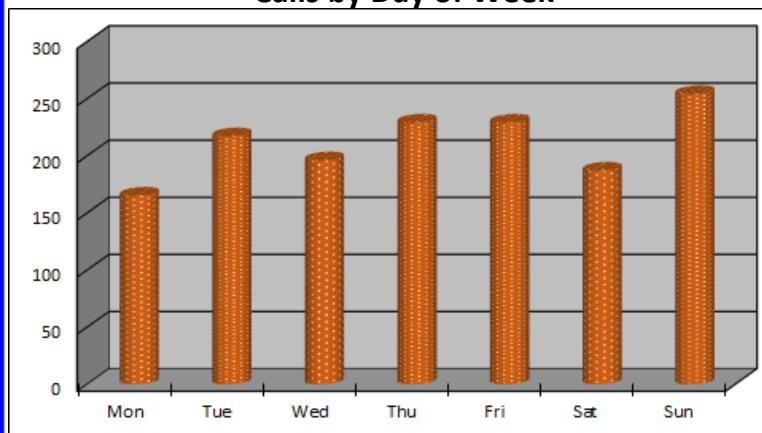

Kent County Sheriff Department

Algoma Township

1/1/14 – 12/31/14

Algoma Township

- **Population:** 9,932
- **Total 2014 Dispatched Calls for Service:** 1,477
- **# of Calls For Service Per Resident:** .14
- **Avg. # of Patrol Units Assigned Per Call:** 1.59
- **Total 2014 Traffic Stops:** 225
- **Top 5 Dispatched Calls For Service:**
 1. Assist (161)
 2. Suspicious Condition / Noise / Subject (156)
 3. Alarm (123)
 4. Traffic Crash - Property Damage (113)
 5. Fraud - Embezzlement, Forgery, Retail (70)
- **Top 5 Criminal Offenses:**
 1. Non-Aggravated Assault (46)
 2. Damage to Property (34)
 3. Retail Fraud - Theft (29)
 4. OUIL or OUID (25)
 5. Larceny from Motor Vehicle (24)
- **Kent County Sheriff Department Website:**
<http://www.accesskent.com/Sheriff/>
- **Kent County Sheriff Department Interactive Crime Mapping:**
<http://www.crimereports.com>
- **Silent Observer:**
<http://www.silentobserver.org/>
- **Kent County Sheriff Department Facebook:**
<https://www.facebook.com/pages/Kent-County-Sheriff-Department/162570320457833>

Calls for Service "Hotspot" Map

Calls by Day of Week

Calls by Time of Day