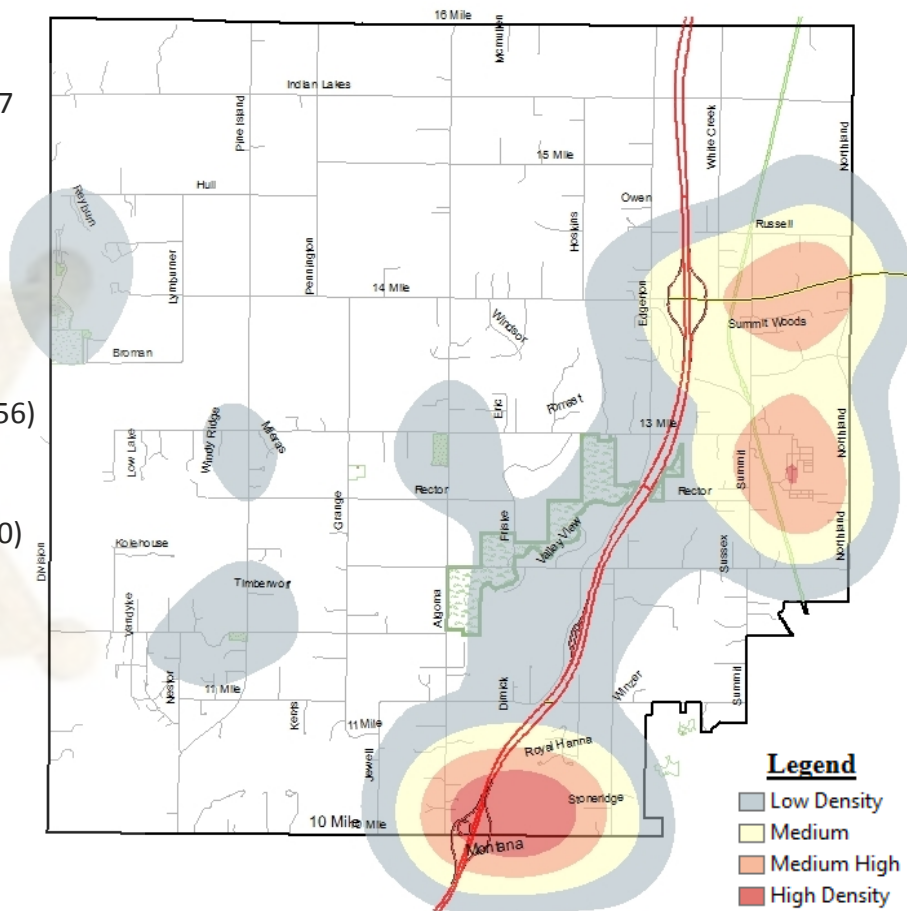

Kent County Sheriff Department

Algoma Township

1/1/14 – 12/31/14

Algoma Township

- **Population:** 9,932
- **Total 2014 Dispatched Calls for Service:** 1,477
- **# of Calls For Service Per Resident:** .14
- **Avg. # of Patrol Units Assigned Per Call:** 1.59
- **Total 2014 Traffic Stops:** 225
- **Top 5 Dispatched Calls For Service:**
 1. Assist (161)
 2. Suspicious Condition / Noise / Subject (156)
 3. Alarm (123)
 4. Traffic Crash - Property Damage (113)
 5. Fraud - Embezzlement, Forgery, Retail (70)
- **Top 5 Criminal Offenses:**
 1. Non-Aggravated Assault (46)
 2. Damage to Property (34)
 3. Retail Fraud - Theft (29)
 4. OUIL or OUID (25)
 5. Larceny from Motor Vehicle (24)
- **Kent County Sheriff Department Website:**
<http://www.accesskent.com/Sheriff/>
- **Kent County Sheriff Department Interactive Crime Mapping:**
<http://www.crimereports.com>
- **Silent Observer:**
<http://www.silentobserver.org/>
- **Kent County Sheriff Department Facebook:**
<https://www.facebook.com/pages/Kent-County-Sheriff-Department/162570320457833>

Calls for Service "Hotspot" Map

Calls by Day of Week

Calls by Time of Day