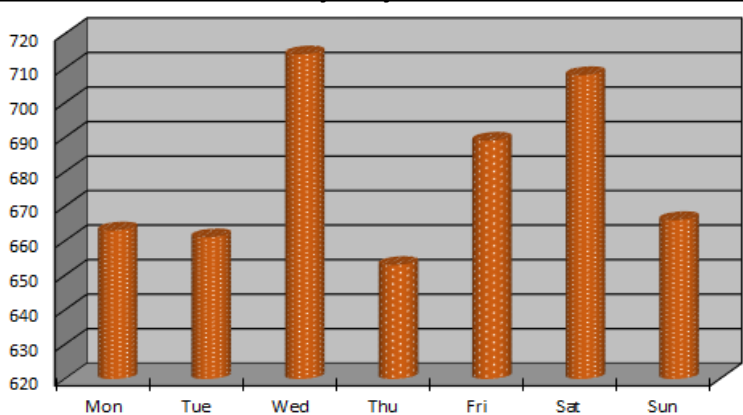

## Byron Township

## [Calls for Service "Hotspot" Map](#)

- Population: 20,317
- Total 2015 Dispatched Calls for Service: 4,752
- # of Calls For Service Per Resident: .23
- Avg. # of Patrol Units Assigned Per Call: 7,965
- Total 2015 Traffic Stops: 1,657
- Top 5 Dispatched Calls For Service:
  1. Suspicious Condition / Noise / Subject (549)
  2. Alarm (538)
  3. Assist (465)
  4. Traffic Crash - Property Damage (257)
  5. Broadcast To Area Police (223)
- Top 5 Criminal Offenses:
  1. Domestic Simple Assault (150)
  2. Driving Law Violations (143)
  3. Obstructing Justice (135)
  4. OUIL or OUID (83)
  5. Nonaggravated Assault (66)
- Kent County Sheriff Department Website:  
<http://www.accesskent.com/Sheriff/>
- Kent County Sheriff Department Interactive Crime Mapping:  
<http://www.crimereports.com>
- Silent Observer:  
<http://www.silentobserver.org/>
- Kent County Sheriff Department Facebook:  
<https://www.facebook.com/pages/Kent-County-Sheriff-Department/162570320457833>