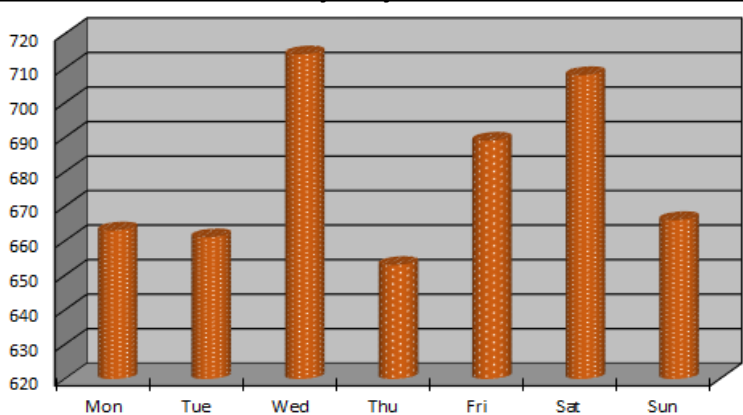

Kent County Sheriff Department

Byron Township
1/1/15 – 12/31/15

Byron Township

[Calls for Service "Hotspot" Map](#)

- **Population:** 20,317
- **Total 2015 Dispatched Calls for Service:** 4,752
- **# of Calls For Service Per Resident:** .23
- **Avg. # of Patrol Units Assigned Per Call:** 7,965
- **Total 2015 Traffic Stops:** 1,657
- **Top 5 Dispatched Calls For Service:**
 1. Suspicious Condition / Noise / Subject (549)
 2. Alarm (538)
 3. Assist (465)
 4. Traffic Crash - Property Damage (257)
 5. Broadcast To Area Police (223)
- **Top 5 Criminal Offenses:**
 1. Domestic Simple Assault (150)
 2. Driving Law Violations (143)
 3. Obstructing Justice (135)
 4. OUIL or OUID (83)
 5. Nonaggravated Assault (66)
- **Kent County Sheriff Department Website:**
<http://www.accesskent.com/Sheriff/>
- **Kent County Sheriff Department Interactive Crime Mapping:**
<http://www.crimereports.com>
- **Silent Observer:**
<http://www.silentobserver.org/>
- **Kent County Sheriff Department Facebook:**
<https://www.facebook.com/pages/Kent-County-Sheriff-Department/162570320457833>

Legend

- Low Density
- Medium
- Medium High
- High Density

Calls by Day of Week

Calls by Time of Day