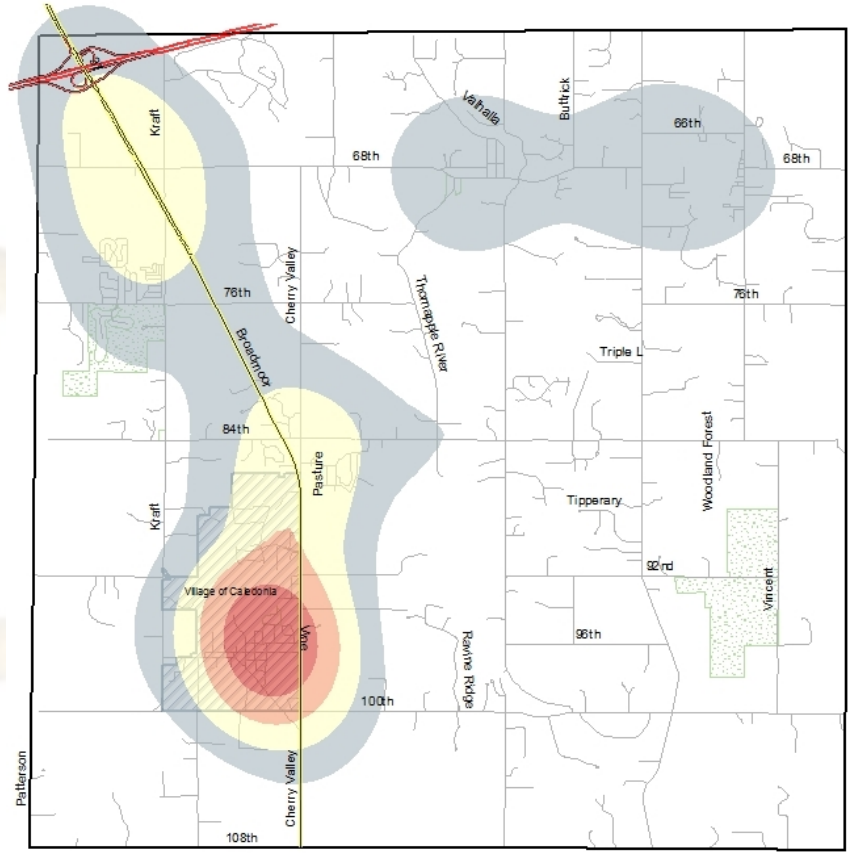

# Kent County Sheriff Department

*Caledonia Township (Caledonia)*

1/1/14 – 12/31/14

## Caledonia Township (Including Caledonia City)

- **Population:** 13,843
- **Total 2014 Dispatched Calls for Service:** 2,275
- **# of Calls For Service Per Resident:** .16
- **Avg. # of Patrol Units Assigned Per Call:** 1.47
- **Total 2014 Traffic Stops:** 915
- **Top 5 Dispatched Calls For Service:**
  1. Assist (316)
  2. Suspicious Condition / Noise / Subject (272)
  3. Alarm (216)
  4. Patrol Assignment (201)
  5. Traffic Crash - Property Damage (179)
- **Top 5 Criminal Offenses:**
  1. Non-Aggravated Assault (46)
  2. Driving Law Violations (46)
  3. OUIL or OUID (39)
  4. Violation of Controlled Substance (37)
  5. Burglary - Forced Entry (31)

## Calls for Service "Hotspot" Map

### Legend

- Low Density
- Medium
- Medium High
- High Density

• **Kent County Sheriff Department Website:**  
<http://www.accesskent.com/Sheriff/>

• **Kent County Sheriff Department Interactive Crime Mapping:**  
<http://www.crimereports.com>