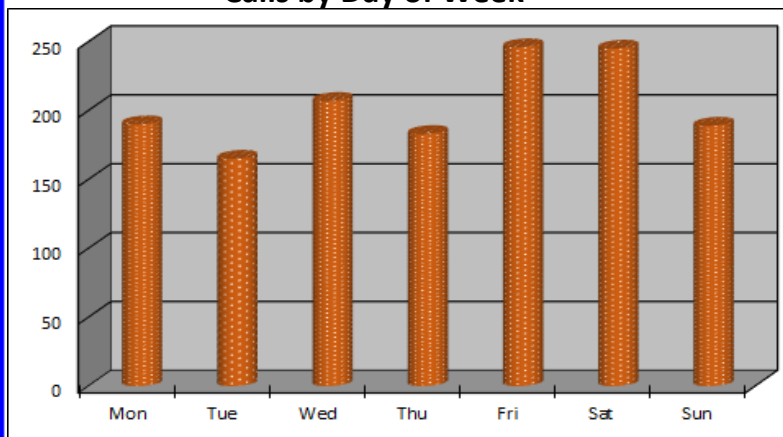

Kent County Sheriff Department

Cannon Township
1/1/14 – 12/31/14

Cannon Township

[Calls for Service "Hotspot" Map](#)

- **Population:** 13,336
- **Total 2014 Dispatched Calls for Service:** 1,425
- **# of Calls For Service Per Resident:** .10
- **Avg. # of Patrol Units Assigned Per Call:** 1.50
- **Total 2014 Traffic Stops:** 532
- **Top 5 Dispatched Calls For Service:**
 1. Suspicious Condition / Noise / Subject (171)
 2. Assist (159)
 3. Alarm (157)
 4. Traffic Crash - Property Damage (93)
 5. Broadcast to Area Police (53)
- **Top 5 Criminal Offenses:**
 1. ()
 2. ()
 3. ()
 4. ()
 5. ()
- **Kent County Sheriff Department Website:**
<http://www.accesskent.com/Sheriff/>
- **Kent County Sheriff Department Interactive Crime Mapping:**
<http://www.crimereports.com>
- **Silent Observer:**
<http://www.silentobserver.org/>
- **Kent County Sheriff Department Facebook:**
<https://www.facebook.com/pages/Kent-County-Sheriff-Department/162570320457833>

Legend

- Low Density
- Medium
- Medium High
- High Density

Calls by Day of Week

Calls by Time of Day