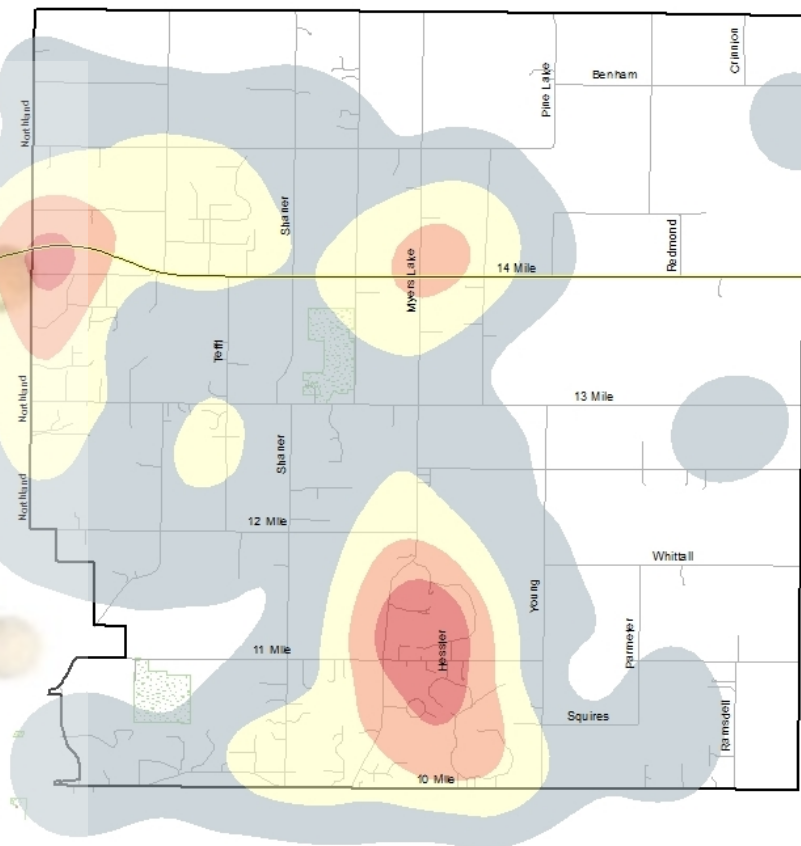

# Kent County Sheriff Department

Courtland Township

1/1/14 – 12/31/14

## Courtland Township

## Calls for Service "Hotspot" Map

- **Population:** 7,678
- **Total 2014 Dispatched Calls for Service:** 728
- **# of Calls For Service Per Resident:** .09
- **Avg. # of Patrol Units Assigned Per Call:** 1.55
- **Total 2014 Traffic Stops:** 183
- **Top 5 Dispatched Calls For Service:**
  1. Assist (98)
  2. Suspicious Condition / Noise / Subject (86)
  3. Traffic Crash - Property Damage (51)
  4. Alarm (50)
  5. Domestic Argument - No Assault (30)
- **Top 5 Criminal Offenses:**
  1. Obstructing Justice (20)
  2. Non-Aggravated Assault (18)
  3. Damage to Property (16)
  4. Driving Law Violations (13)
  5. Intimidation / Stalking (12)

**Calls by Day of Week**

**Calls by Time of Day**