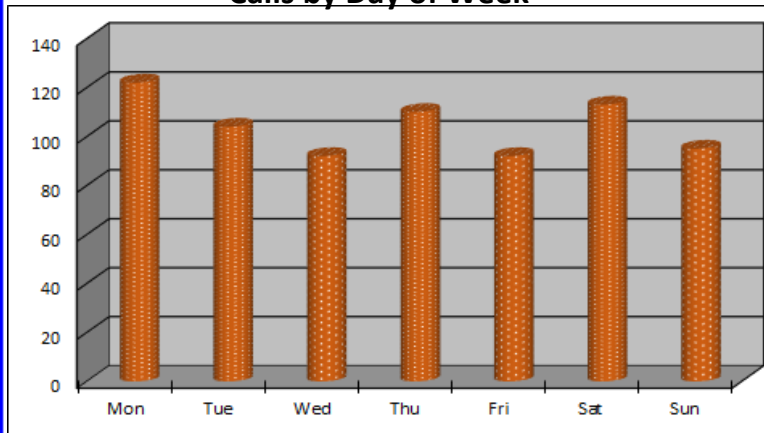

- **Kent County Sheriff Department Website:**
  <http://www.accesskent.com/Sheriff/>
- **Kent County Sheriff Department Interactive Crime Mapping:**
  <http://www.crimereports.com>
- **Silent Observer:**
  <http://www.silentobserver.org/>
- **Kent County Sheriff Department Facebook:**
  <https://www.facebook.com/pages/Kent-County-Sheriff-Department/162570320457833>

Calls by Day of Week