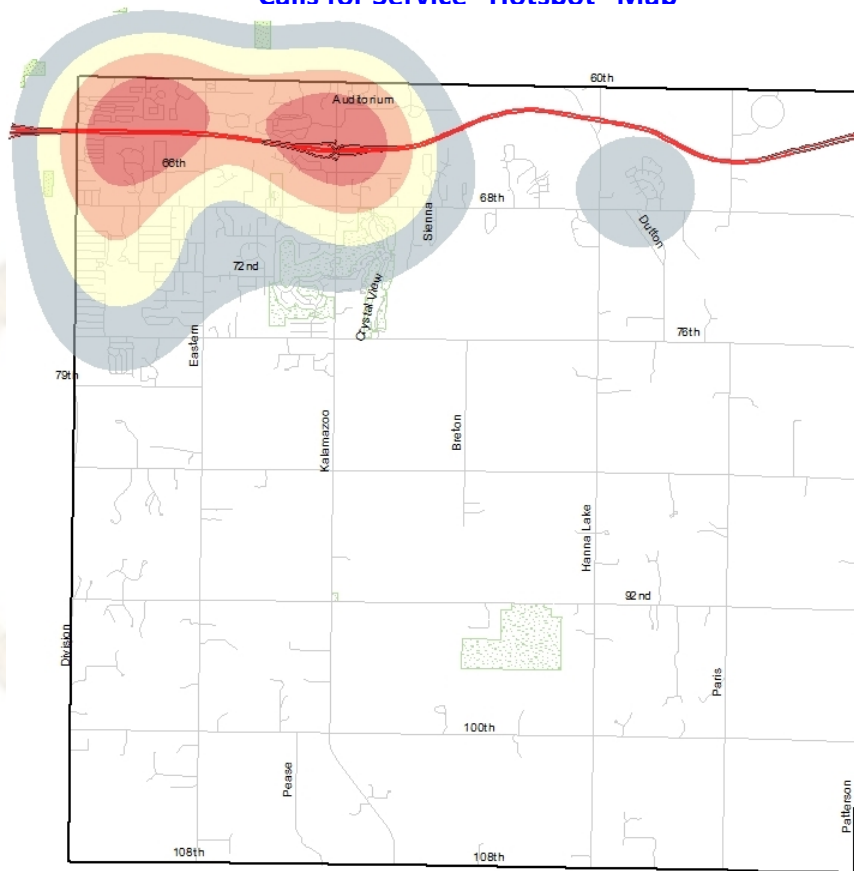

## Gaines Township

- **Population:** 25,146
- **Total 2014 Dispatched Calls for Service:** 5,705
- **# of Calls For Service Per Resident:** .22
- **Avg. # of Patrol Units Assigned Per Call:** 1.77
- **Total 2014 Traffic Stops:** 2,265
- **Top 5 Dispatched Calls For Service:**
  1. Assist (794)
  2. Suspicious Condition / Noise / Subject (678)
  3. Alarm (389)
  4. Domestic Argument - No Assault (311)
  5. Traffic Crash - Property Damage (243)
- **Top 5 Criminal Offenses:**
  1. Non-Aggravated Assault (251)
  2. Obstructing Justice (194)
  3. Driving Law Violations (136)
  4. Retail Fraud - Theft (115)
  5. Violation of Controlled Substance (111)

• **Kent County Sheriff Department Website:**

<http://www.accesskent.com/Sheriff/>

• **Kent County Sheriff Department Interactive Crime Mapping:**

<http://www.crimereports.com>

• **Silent Observer:**

<http://www.silentobserver.org/>

## Calls for Service "Hotspot" Map

## Calls by Day of Week