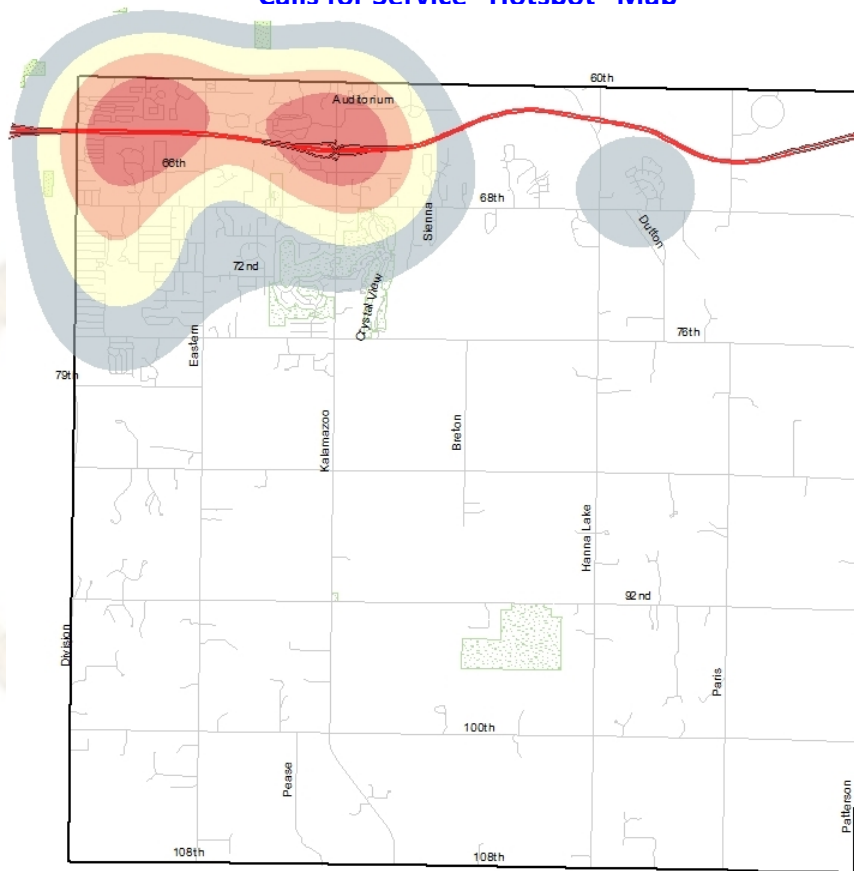

Kent County Sheriff Department

Gaines Township

1/1/14 – 12/31/14

Gaines Township

- **Population:** 25,146
- **Total 2014 Dispatched Calls for Service:** 5,705
- **# of Calls For Service Per Resident:** .22
- **Avg. # of Patrol Units Assigned Per Call:** 1.77
- **Total 2014 Traffic Stops:** 2,265
- **Top 5 Dispatched Calls For Service:**
  1. Assist (794)
  2. Suspicious Condition / Noise / Subject (678)
  3. Alarm (389)
  4. Domestic Argument - No Assault (311)
  5. Traffic Crash - Property Damage (243)
- **Top 5 Criminal Offenses:**
  1. Non-Aggravated Assault (251)
  2. Obstructing Justice (194)
  3. Driving Law Violations (136)
  4. Retail Fraud - Theft (115)
  5. Violation of Controlled Substance (111)

• **Kent County Sheriff Department Website:**

<http://www.accesskent.com/Sheriff/>

• **Kent County Sheriff Department Interactive Crime Mapping:**

<http://www.crimereports.com>

• **Silent Observer:**

<http://www.silentobserver.org/>

• **Kent County Sheriff Department Facebook:**

<https://www.facebook.com/pages/Kent-County-Sheriff-Department/162570320457833>

Calls for Service "Hotspot" Map