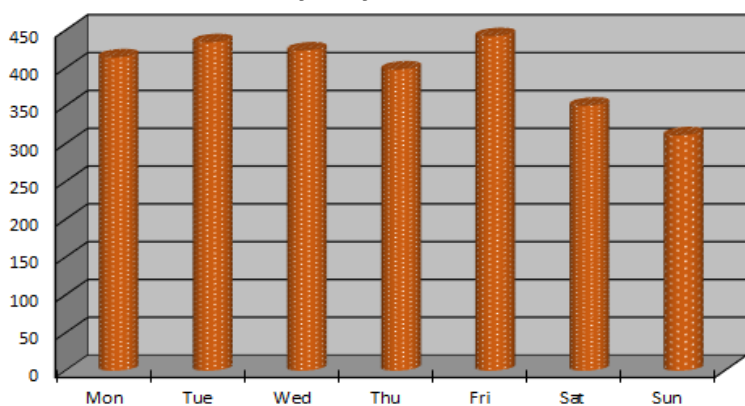

Kent County Sheriff Department

Grand Rapids Township

1/1/14 – 12/31/14

Grand Rapids Township

[Calls for Service "Hotspot" Map](#)

- **Population:** 16,661
- **Total 2014 Dispatched Calls for Service:** 2,772
- **# of Calls For Service Per Resident:** .16
- **Avg. # of Patrol Units Assigned Per Call:** 1.64
- **Total 2014 Traffic Stops:** 1,077
- **Top 5 Dispatched Calls For Service:**
 1. Alarm (465)
 2. Assist (378)
 3. Suspicious Condition / Noise / Subject (276)
 4. Traffic Crash - Property Damage (249)
 5. Broadcast to Area Police (74)
- **Top 5 Criminal Offenses:**
 1. ()
 2. ()
 3. ()
 4. ()
 5. ()
- **Kent County Sheriff Department Website:**
<http://www.accesskent.com/Sheriff/>
- **Kent County Sheriff Department Interactive Crime Mapping:**
<http://www.crimereports.com>
- **Silent Observer:**
<http://www.silentobserver.org/>
- **Kent County Sheriff Department Facebook:**
<https://www.facebook.com/pages/Kent-County-Sheriff-Department/162570320457833>

Legend

- Low Density
- Medium
- Medium High
- High Density

Calls by Day of Week

Calls by Time of Day