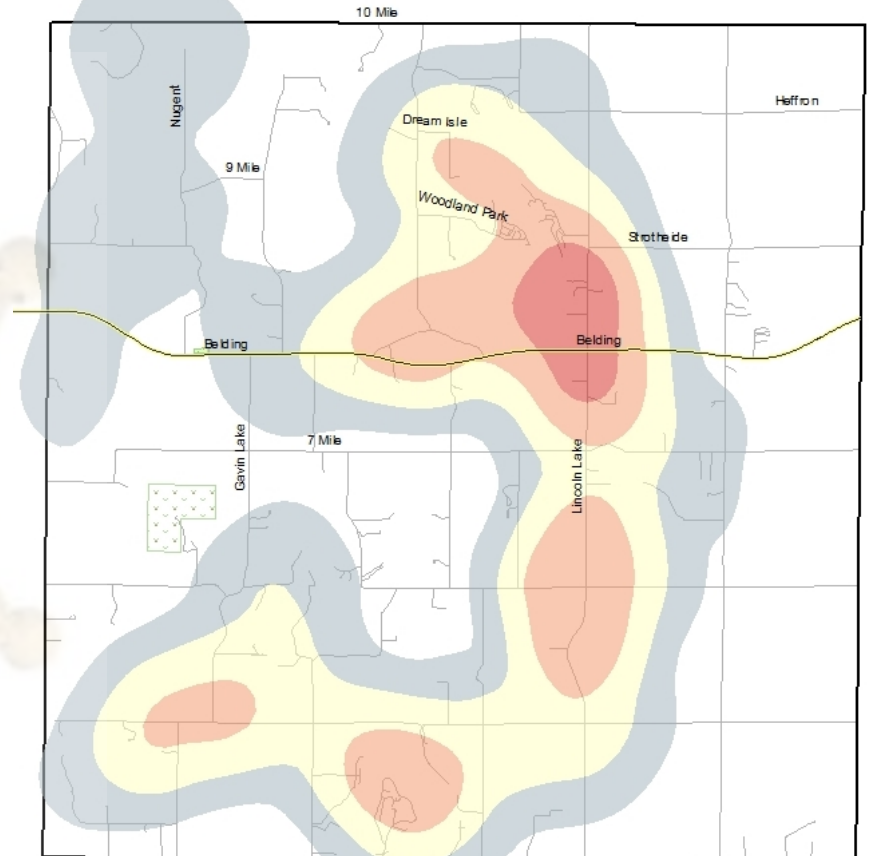

Kent County Sheriff Department

Grattan Township

1/1/14 – 12/31/14

Grattan Township

- **Population:** 3,621
- **Total 2014 Dispatched Calls for Service:** 418
- **# of Calls For Service Per Resident:** .11
- **Avg. # of Patrol Units Assigned Per Call:** 1.62
- **Total 2014 Traffic Stops:** 32
- **Top 5 Dispatched Calls For Service:**
 1. Suspicious Condition / Noise / Subject (45)
 2. Traffic Crash - Property Damage (38)
 3. Alarm (37)
 4. Assist (36)
 5. Domestic Argument - No Assault (24)
- **Top 5 Criminal Offenses:**
 1. Damage to Property (11)
 2. Non-Aggravated Assault (9)
 3. Burglary - Forced Entry (7)
 4. Violation of Controlled Substance (7)
 5. Obstructing Justice (6)
- **Kent County Sheriff Department Website:**
<http://www.accesskent.com/Sheriff/>
- **Kent County Sheriff Department Interactive Crime Mapping:**
<http://www.crimereports.com>
- **Silent Observer:**
<http://www.silentobserver.org/>
- **Kent County Sheriff Department Facebook:**
<https://www.facebook.com/pages/Kent-County-Sheriff-Department/162570320457833>

Calls for Service "Hotspot" Map

Legend

- Low Density
- Medium
- Medium High
- High Density

Calls by Day of Week

Calls by Time of Day