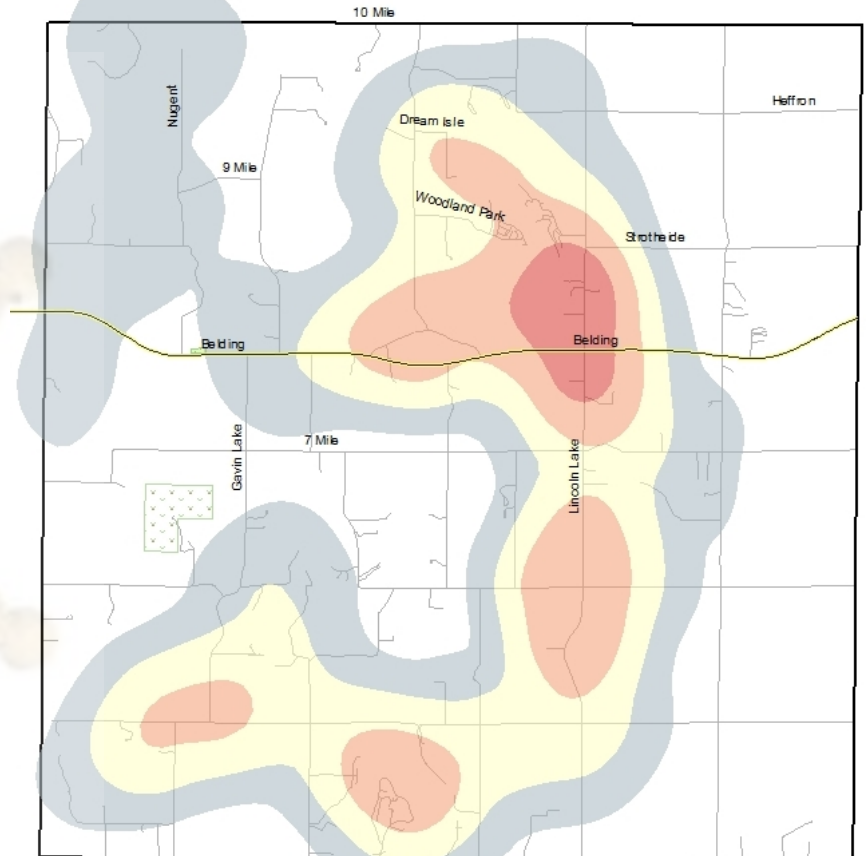

Kent County Sheriff Department

Grattan Township

1/1/14 – 12/31/14

Grattan Township

- **Population:** 3,621
- **Total 2014 Dispatched Calls for Service:** 418
- **# of Calls For Service Per Resident:** .11
- **Avg. # of Patrol Units Assigned Per Call:** 1.62
- **Total 2014 Traffic Stops:** 32
- **Top 5 Dispatched Calls For Service:**
 1. Suspicious Condition / Noise / Subject (45)
 2. Traffic Crash - Property Damage (38)
 3. Alarm (37)
 4. Assist (36)
 5. Domestic Argument - No Assault (24)
- **Top 5 Criminal Offenses:**
 1. Damage to Property (11)
 2. Non-Aggravated Assault (9)
 3. Burglary - Forced Entry (7)
 4. Violation of Controlled Substance (7)
 5. Obstructing Justice (6)
- **Kent County Sheriff Department Website:**
<http://www.accesskent.com/Sheriff/>
- **Kent County Sheriff Department Interactive Crime Mapping:**
<http://www.crimereports.com>
- **Silent Observer:**
<http://www.silentobserver.org/>
- **Kent County Sheriff Department Facebook:**
<https://www.facebook.com/pages/Kent-County-Sheriff-Department/162570320457833>

Calls for Service "Hotspot" Map

Legend

- Low Density
- Medium
- Medium High
- High Density

Calls by Day of Week

Calls by Time of Day