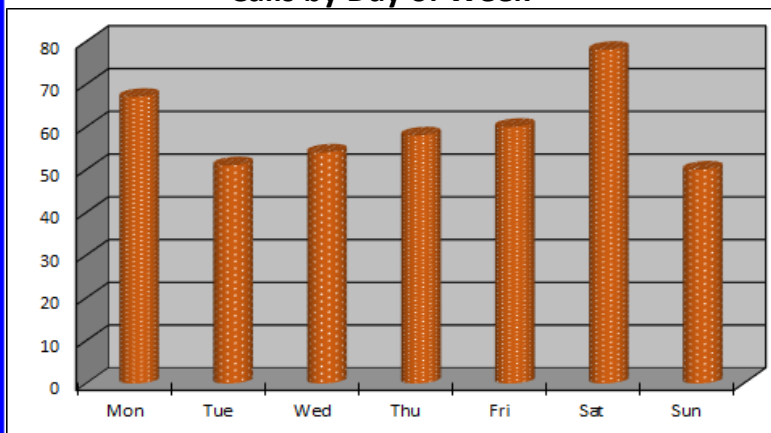

Kent County Sheriff Department

Grattan Township

1/1/14 – 12/31/14

Grattan Township

- **Population:** 3,621
- **Total 2014 Dispatched Calls for Service:** 418
- **# of Calls For Service Per Resident:** .11
- **Avg. # of Patrol Units Assigned Per Call:** 1.62
- **Total 2014 Traffic Stops:** 32
- **Top 5 Dispatched Calls For Service:**
 1. Suspicious Condition / Noise / Subject (45)
 2. Traffic Crash - Property Damage (38)
 3. Alarm (37)
 4. Assist (36)
 5. Domestic Argument - No Assault (24)
- **Top 5 Criminal Offenses:**
 1. Damage to Property (11)
 2. Non-Aggravated Assault (9)
 3. Burglary - Forced Entry (7)
 4. Violation of Controlled Substance (7)
 5. Obstructing Justice (6)
- **Kent County Sheriff Department Website:**
<http://www.accesskent.com/Sheriff/>
- **Kent County Sheriff Department Interactive Crime Mapping:**
<http://www.crimereports.com>
- **Silent Observer:**
<http://www.silentobserver.org/>
- **Kent County Sheriff Department Facebook:**
<https://www.facebook.com/pages/Kent-County-Sheriff-Department/162570320457833>

Calls for Service "Hotspot" Map

Legend

- Low Density
- Medium
- Medium High
- High Density

Calls by Day of Week

Calls by Time of Day