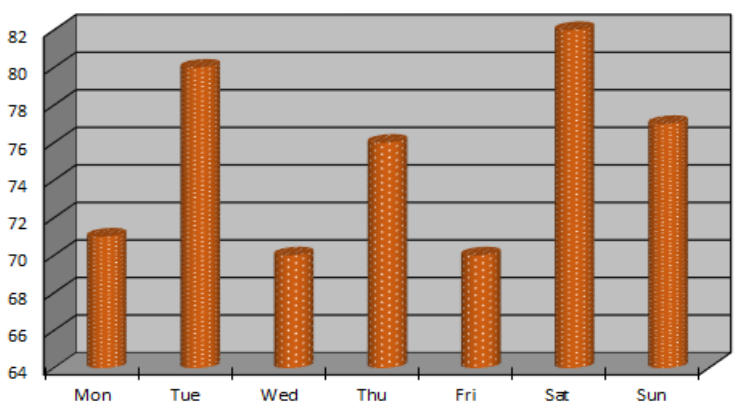

Kent County Sheriff Department

Nelson Township

1/1/15 – 12/31/15

Nelson Township

[Calls for Service "Hotspot" Map](#)

- Population: 4,764
- Total 2015 Dispatched Calls for Service: 842
- # of Calls For Service Per Resident: .17
- Avg. # of Patrol Units Assigned Per Call: 1.46
- Total 2015 Traffic Stops: 110
- Top 5 Dispatched Calls For Service:
 1. Suspicious Condition / Noise / Subject (82)
 2. Assist (64)
 3. Traffic Crash - Property Damage (62)
 4. Alarm (54)
 5. Broadcast to Area Police (48)
- Top 5 Criminal Offenses:
 1. Domestic Simple Assault (20)
 2. Obstructing Justice (13)
 3. Damage to Property (12)
 4. Intimidation / Stalking (10)
 5. Larceny - Theft from Motor Vehicle (8)
- Kent County Sheriff Department Website: <http://www.accesskent.com/Sheriff/>
- Kent County Sheriff Department Interactive Crime Mapping: <http://www.crimereports.com>
- Silent Observer: <http://www.silentobserver.org/>
- Kent County Sheriff Department Facebook: <https://www.facebook.com/pages/Kent-County-Sheriff-Department/162570320457833>

Legend

- Low Density
- Medium
- Medium High
- High Density

Calls by Day of Week

Calls by Time of Day