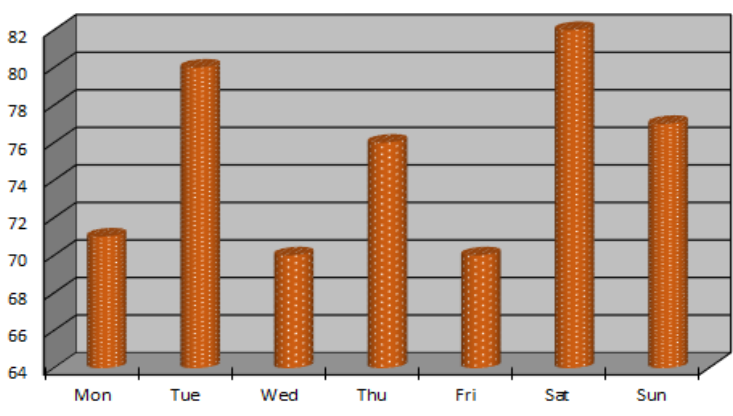

Kent County Sheriff Department

Nelson Township
1/1/15 – 12/31/15

Nelson Township

[Calls for Service "Hotspot" Map](#)

- Population: 4,764
- Total 2015 Dispatched Calls for Service: 842
- # of Calls For Service Per Resident: .17
- Avg. # of Patrol Units Assigned Per Call: 1.46
- Total 2015 Traffic Stops: 110
- Top 5 Dispatched Calls For Service:
 1. Suspicious Condition / Noise / Subject (82)
 2. Assist (64)
 3. Traffic Crash - Property Damage (62)
 4. Alarm (54)
 5. Broadcast to Area Police (48)
- Top 5 Criminal Offenses:
 1. Domestic Simple Assault (20)
 2. Obstructing Justice (13)
 3. Damage to Property (12)
 4. Intimidation / Stalking (10)
 5. Larceny - Theft from Motor Vehicle (8)
- Kent County Sheriff Department Website:
<http://www.accesskent.com/Sheriff/>
- Kent County Sheriff Department Interactive Crime Mapping:
<http://www.crimereports.com>
- Silent Observer:
<http://www.silentobserver.org/>
- Kent County Sheriff Department Facebook:
<https://www.facebook.com/pages/Kent-County-Sheriff-Department/162570320457833>

Legend

- Low Density
- Medium
- Medium High
- High Density

Calls by Day of Week

Calls by Time of Day