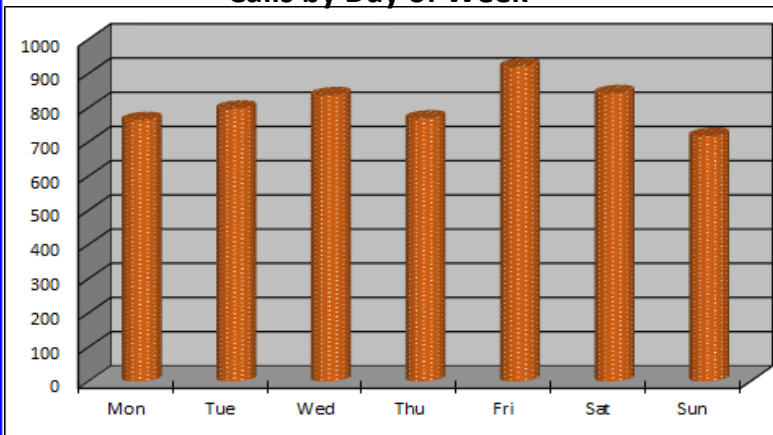

Kent County Sheriff Department

Plainfield Township

1/1/14 – 12/31/14

Plainfield Township

[Calls for Service "Hotspot" Map](#)

- **Population:** 30,952
- **Total 2014 Dispatched Calls for Service:** 5,643
- **# of Calls For Service Per Resident:** .18
- **Avg. # of Patrol Units Assigned Per Call:** 1.67
- **Total 2014 Traffic Stops:** 1,700
- **Top 5 Dispatched Calls For Service:**
 1. Suspicious Condition / Noise / Subject (654)
 2. Assist (638)
 3. Alarm (612)
 4. Traffic Crash - Property Damage (409)
 5. Domestic Argument - No Assault (219)
- **Top 5 Criminal Offenses:**
 1. ()
 2. ()
 3. ()
 4. ()
 5. ()
- **Kent County Sheriff Department Website:**
<http://www.accesskent.com/Sheriff/>
- **Kent County Sheriff Department Interactive Crime Mapping:**
<http://www.crimereports.com>
- **Silent Observer:**
<http://www.silentobserver.org/>
- **Kent County Sheriff Department Facebook:**
<https://www.facebook.com/pages/Kent-County-Sheriff-Department/162570320457833>

Legend

- Low Density
- Medium
- Medium High
- High Density

Calls by Day of Week

Calls by Time of Day