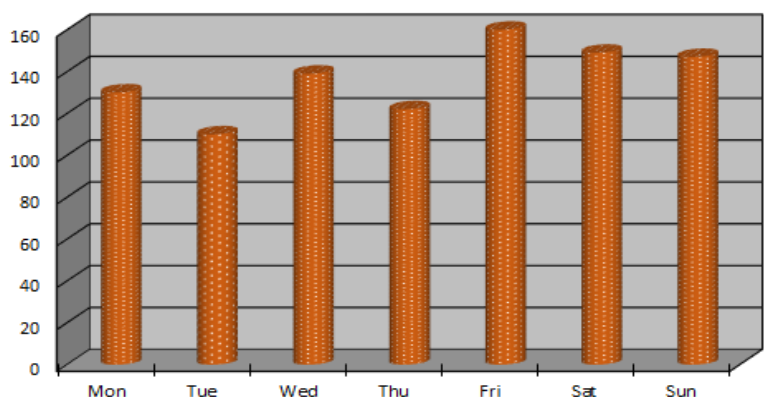

Kent County Sheriff Department

Solon Township

1/1/14 – 12/31/14

Solon Township

[Calls for Service "Hotspot" Map](#)

- **Population:** 5,974
- **Total 2014 Dispatched Calls for Service:** 957
- **# of Calls For Service Per Resident:** .16
- **Avg. # of Patrol Units Assigned Per Call:** 1.52
- **Total 2014 Traffic Stops:** 164
- **Top 5 Dispatched Calls For Service:**
 1. Assist (107)
 2. Suspicious Condition / Noise / Subject (99)
 3. Fraud - Embezzlement, Forgery, Retail (59)
 4. Alarm (49)
 5. Domestic Argument - No Assault (49)
- **Top 5 Criminal Offenses:**
 1. ()
 2. ()
 3. ()
 4. ()
 5. ()
- **Kent County Sheriff Department Website:**
<http://www.accesskent.com/Sheriff/>
- **Kent County Sheriff Department Interactive Crime Mapping:**
<http://www.crimereports.com>
- **Silent Observer:**
<http://www.silentobserver.org/>
- **Kent County Sheriff Department Facebook:**
<https://www.facebook.com/pages/Kent-County-Sheriff-Department/162570320457833>

Legend

- Low Density
- Medium
- Medium High
- High Density

Calls by Day of Week

Calls by Time of Day