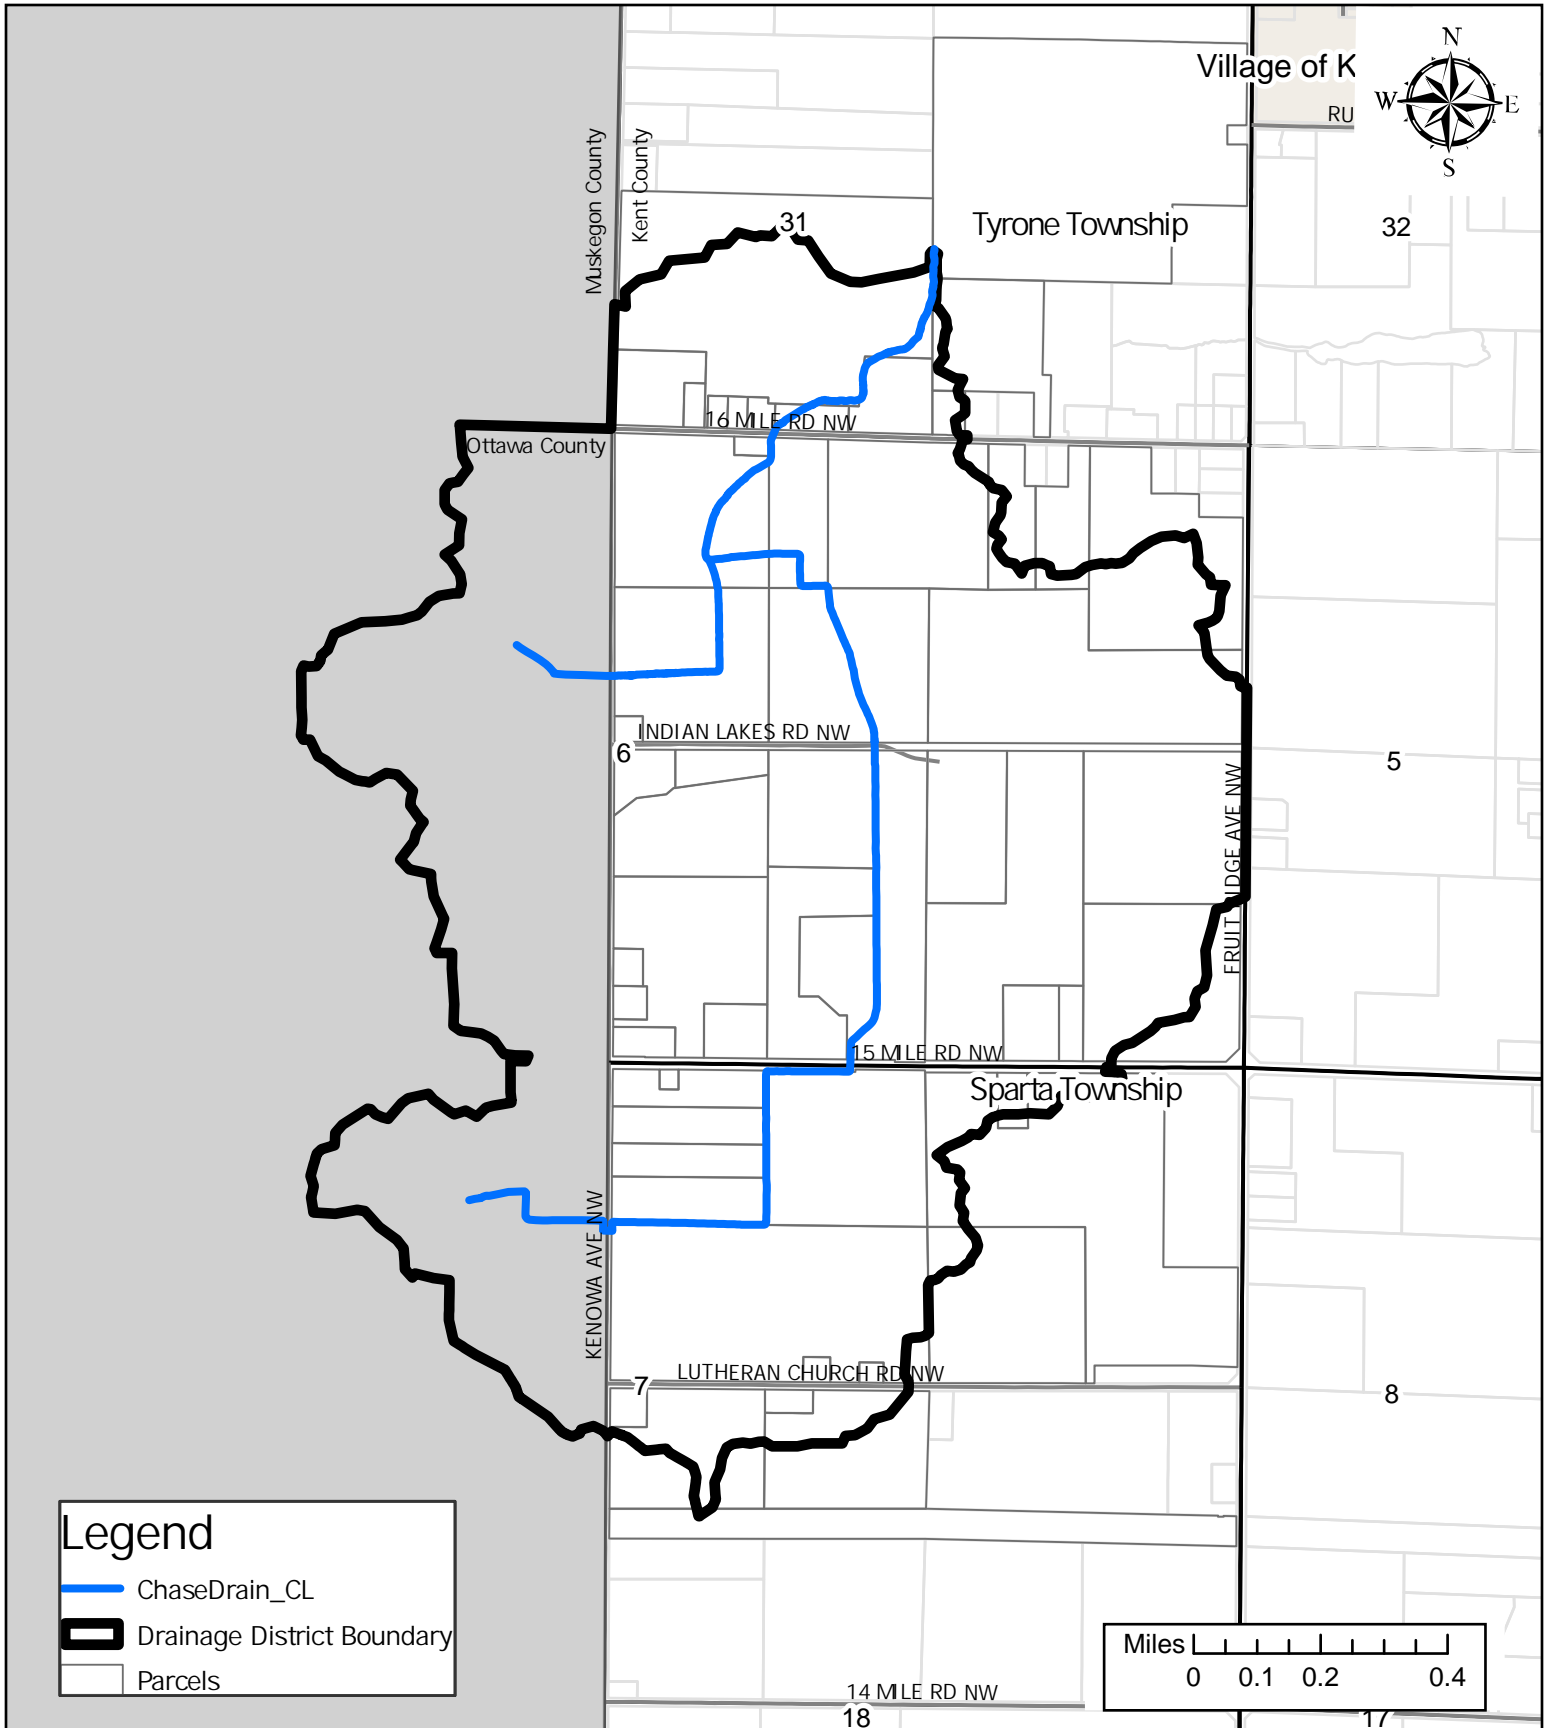

CHASE IC DRAIN DRAINAGE DISTRICT

Sec 31, T.10N., R.12W., Tyrone Township, Sec 6-7, T.9N., R.12W., Sparta Township, Kent County, MI

KENNETH YONKER,
KENT COUNTY DRAIN COMMISSIONER

Kent County, MI makes no warranty, expressed or implied, regarding the accuracy, completeness, or usefulness of information presented. Users of this information assume all liability for its fitness for a particular use.