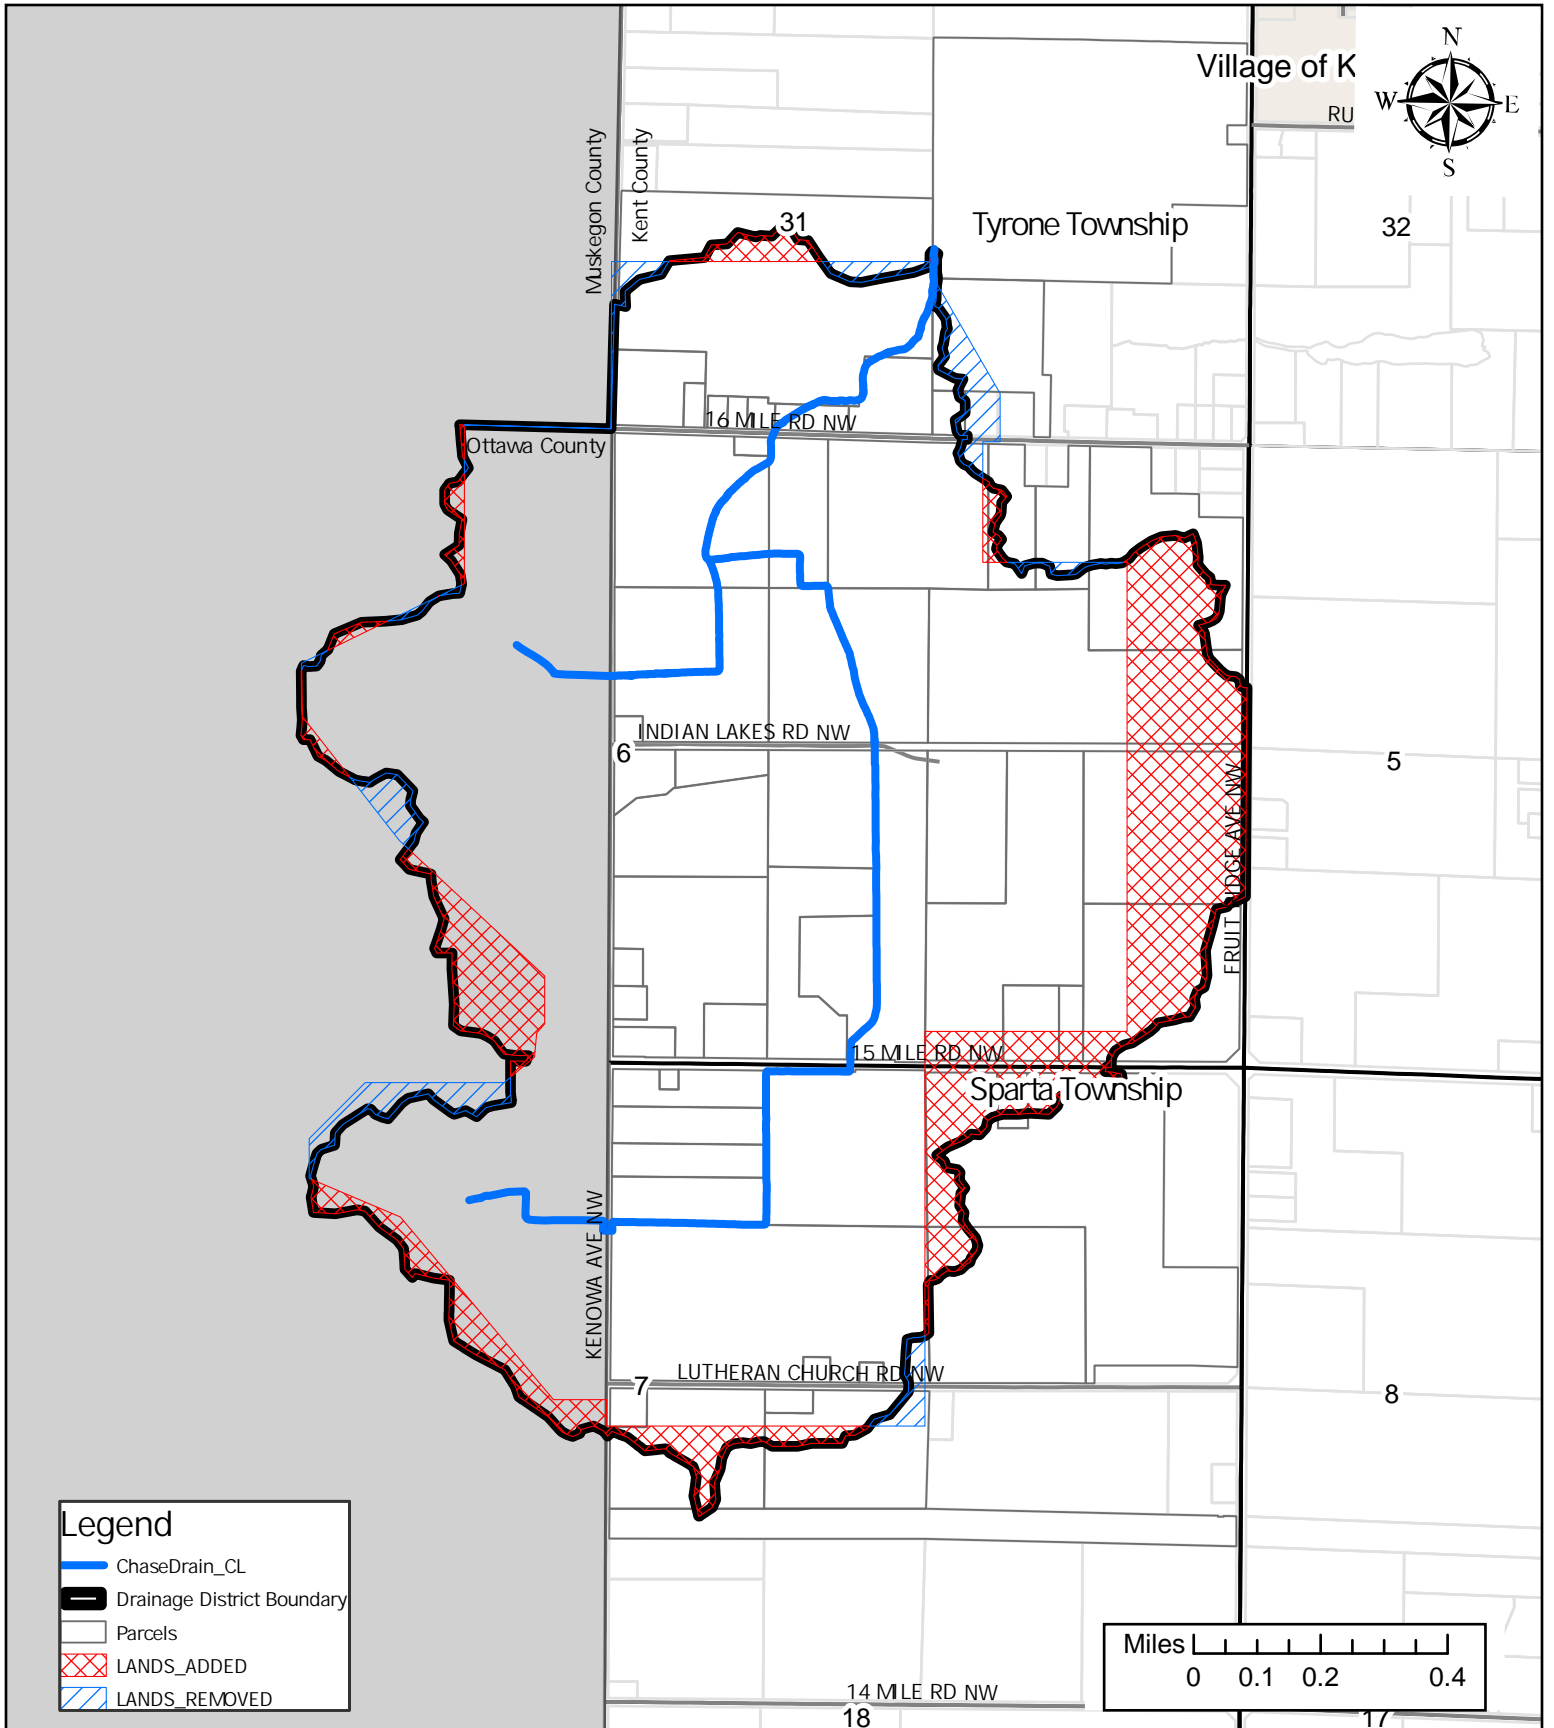

CHASE IC DRAIN DRAINAGE DISTRICT

Sec 31, T.10N., R.12W., Tyrone Township, Sec 6-7, T.9N., R.12W., Sparta Township, Kent County, MI

KENNETH YONKER,
KENT COUNTY DRAIN COMMISSIONER

Kent County, MI makes no warranty, expressed or implied, regarding the accuracy, completeness, or usefulness of information presented. Users of this information assume all liability for its fitness for a particular use.