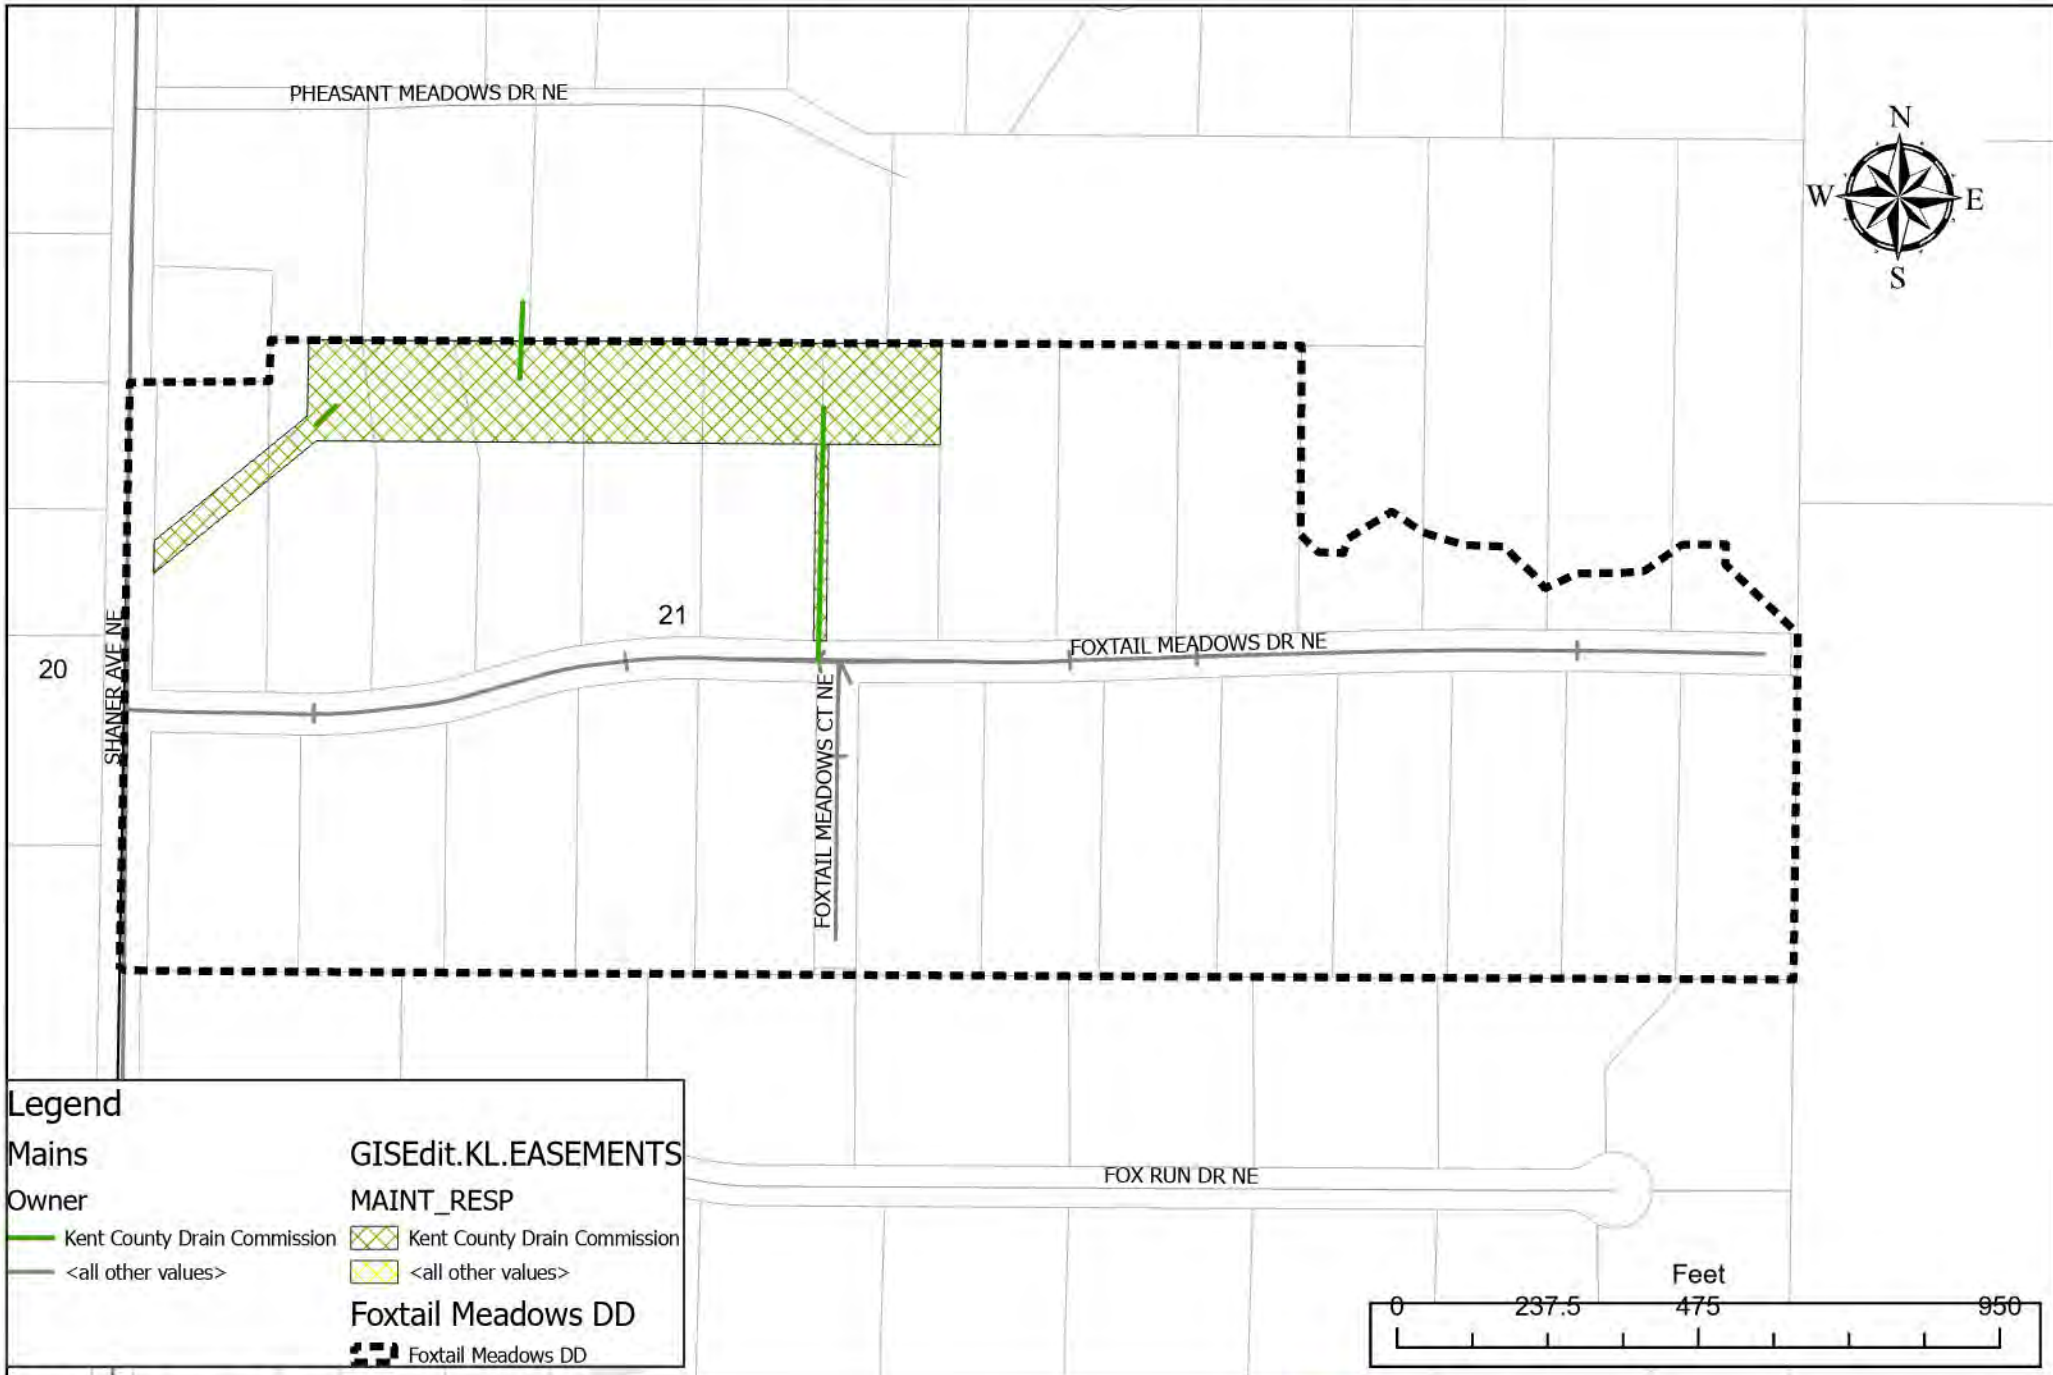

FOXTAIL MEADOWS DRAIN DRAINAGE DISTRICT

Section 21, T.9N., R.10W., Courtland Township, Kent County, MI

KENNETH YONKER,
KENT COUNTY DRAIN COMMISSIONER

FOXTAIL MEADOWS DRAIN DRAINAGE DISTRICT

Section 21, T.9N., R.10W., Courtland Township, Kent County, MI

Legend

Mains	KCDCCrainDistrict
Kent County Drain Commission	KCDCCrainDistrict
<all other values>	Lands_added
Detention Basins	Lands_removed

KENNETH YONKER,
KENT COUNTY DRAIN COMMISSIONER