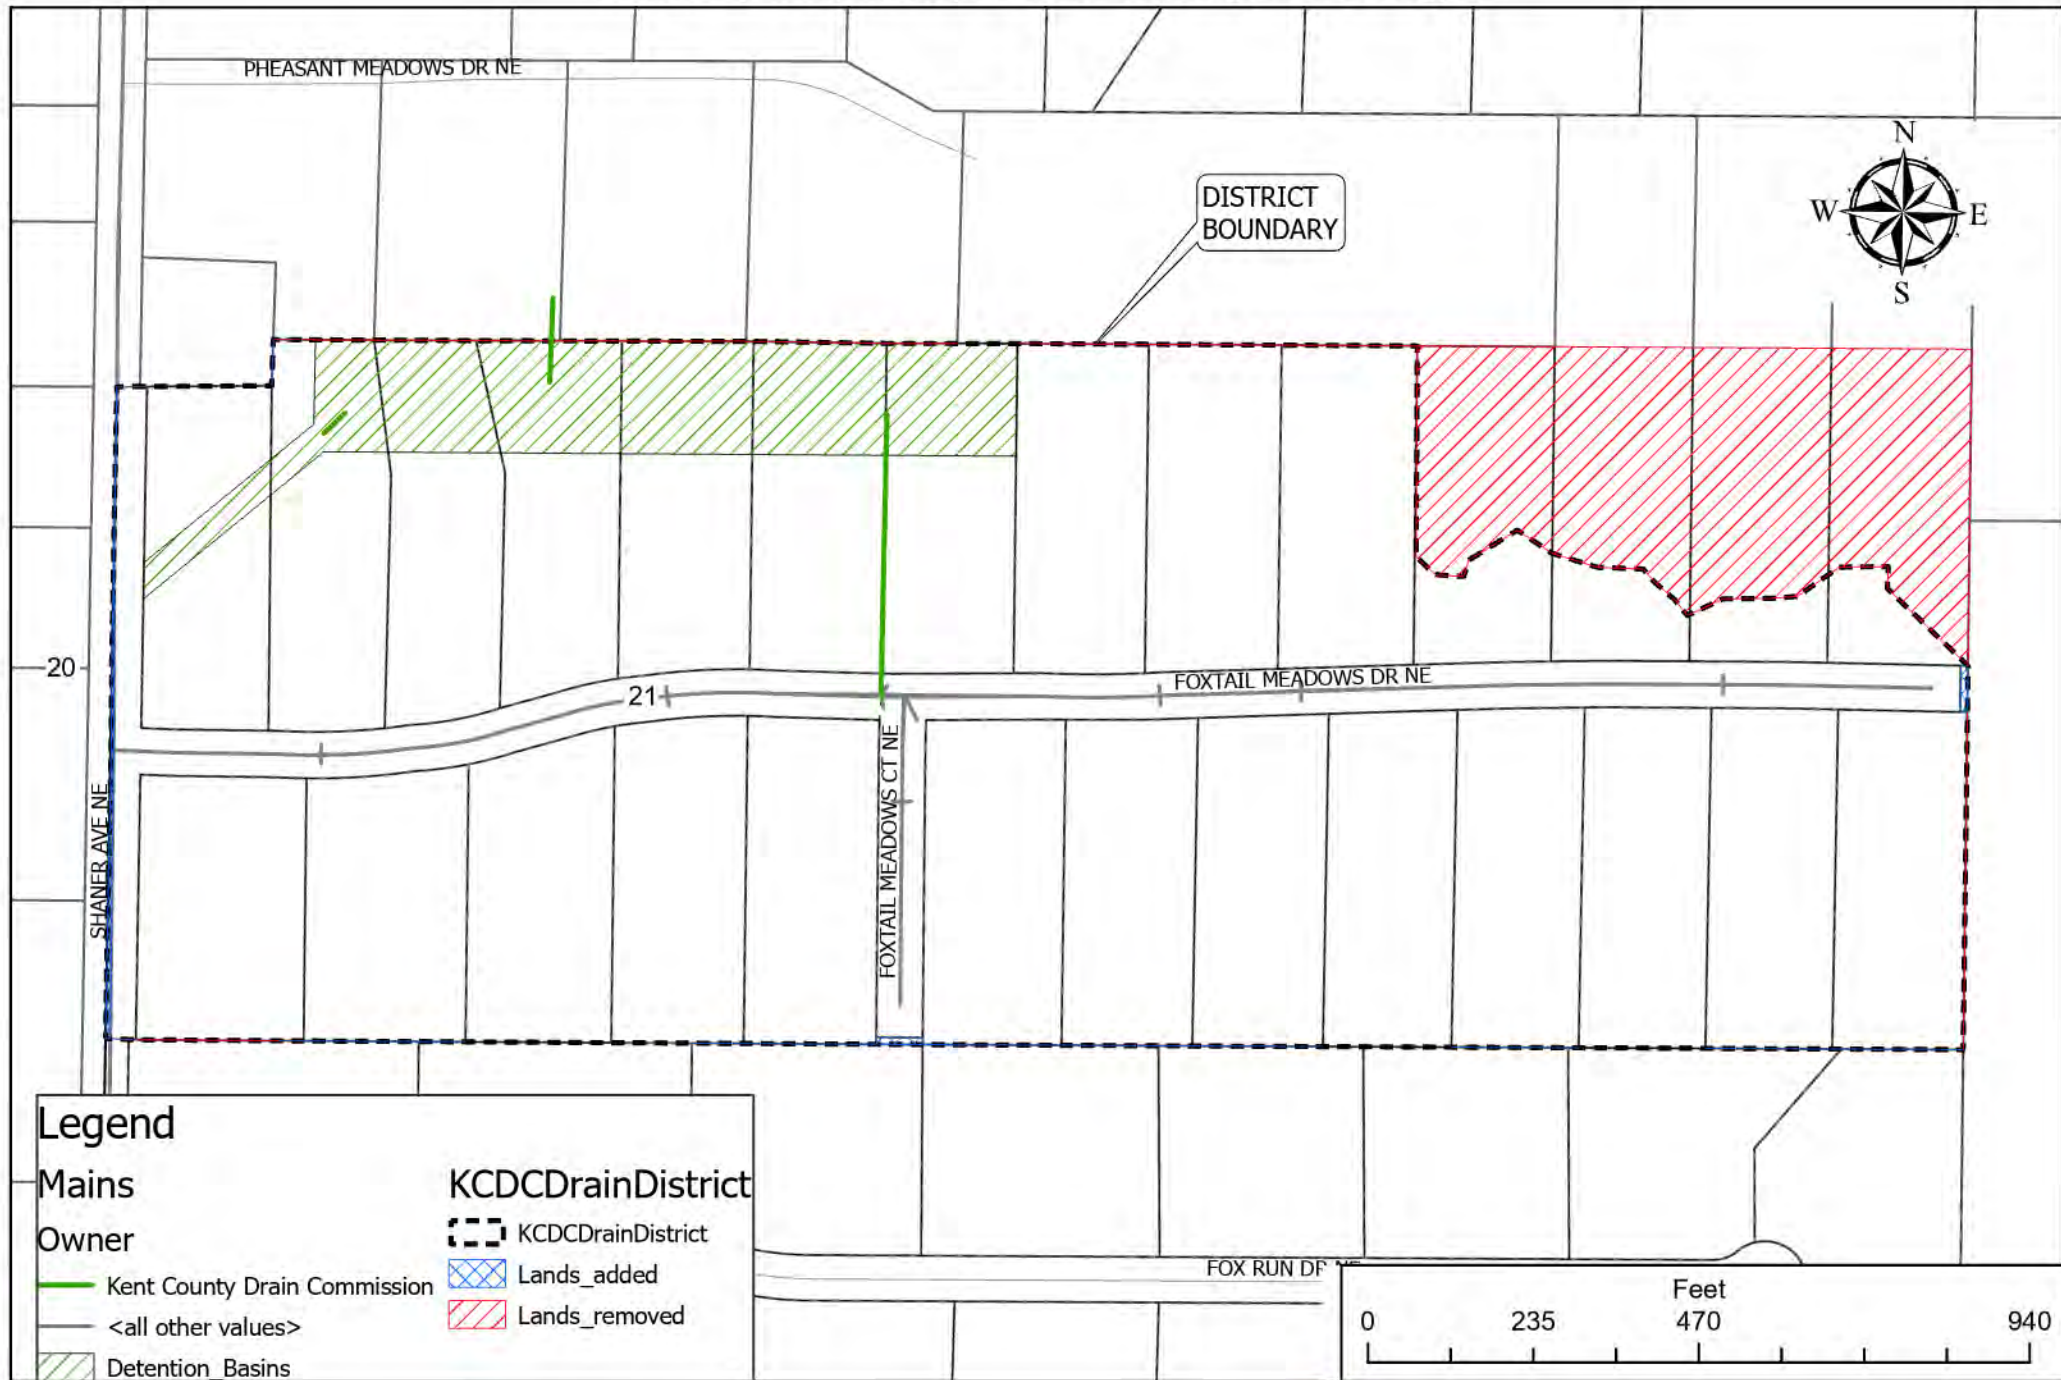

FOXTAIL MEADOWS DRAIN DRAINAGE DISTRICT

Section 21, T.9N., R.10W., Courtland Township, Kent County, MI

KENNETH YONKER,
KENT COUNTY DRAIN COMMISSIONER

FOXTAIL MEADOWS DRAIN DRAINAGE DISTRICT

Section 21, T.9N., R.10W., Courtland Township, Kent County, MI

Legend

Mains	KCDCCrainDistrict
Kent County Drain Commission	KCDCCrainDistrict
<all other values>	Lands_added
Detention Basins	Lands_removed

KENNETH YONKER,
KENT COUNTY DRAIN COMMISSIONER