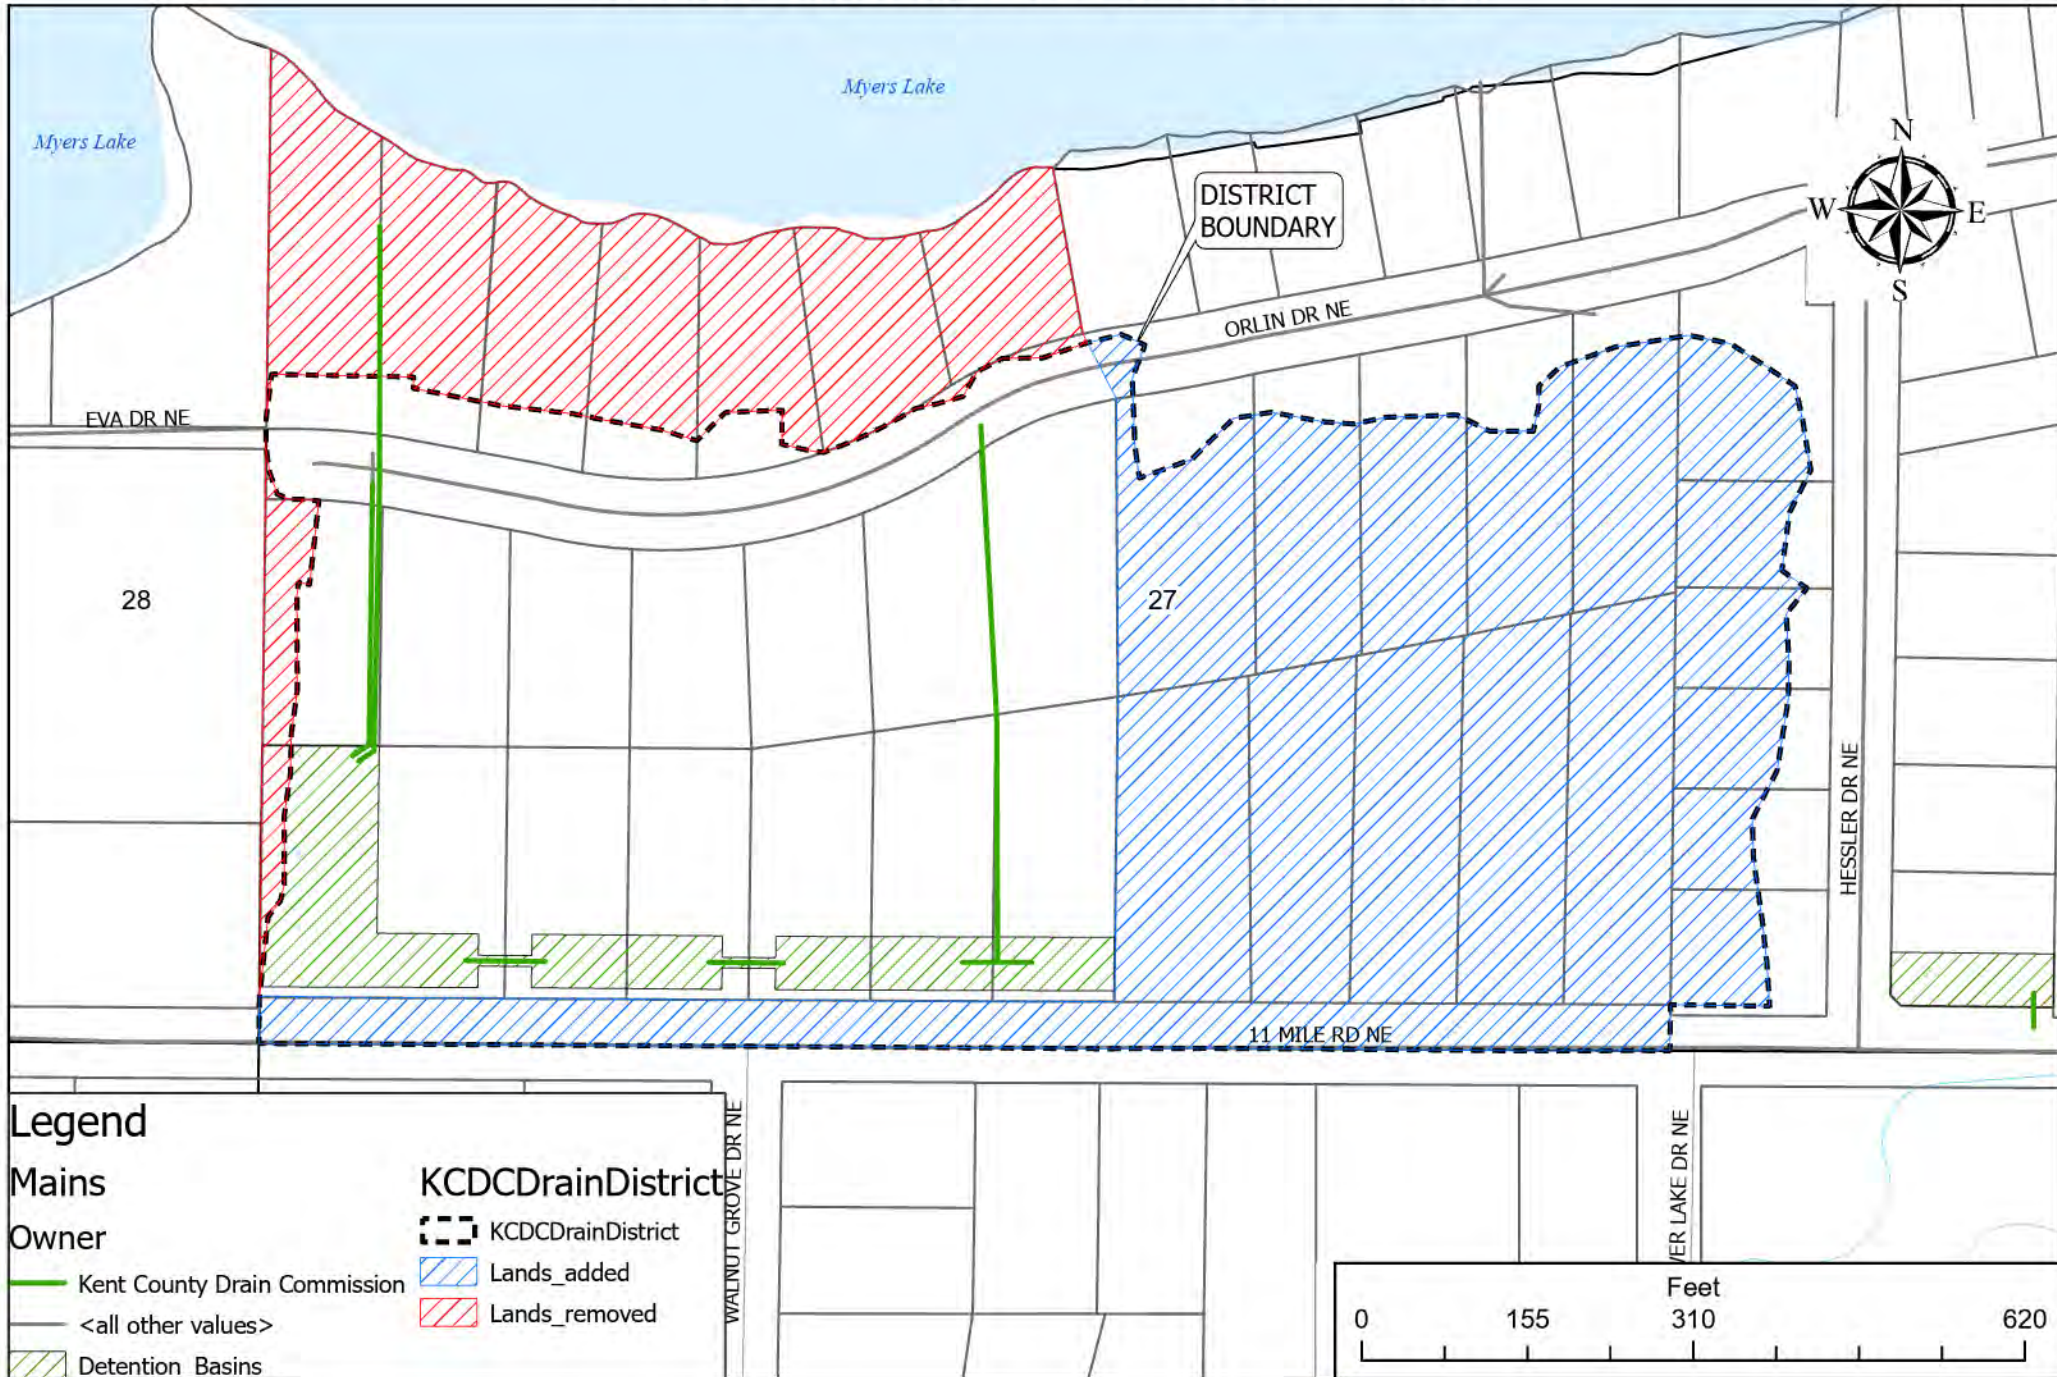

# LAKE SHORE ESTATES DRAIN DRAINAGE DISTRICT

Section 27, T.9N., R.10W., Courtland Township, Kent County, MI

KENNETH YONKER,  
KENT COUNTY DRAIN COMMISSIONER

AEL - 5.8.2024

Kent County, MI makes no warranty, expressed or implied, regarding the accuracy, completeness or usefulness of information presented. Users of this information assume all liability for its fitness for a particular use.