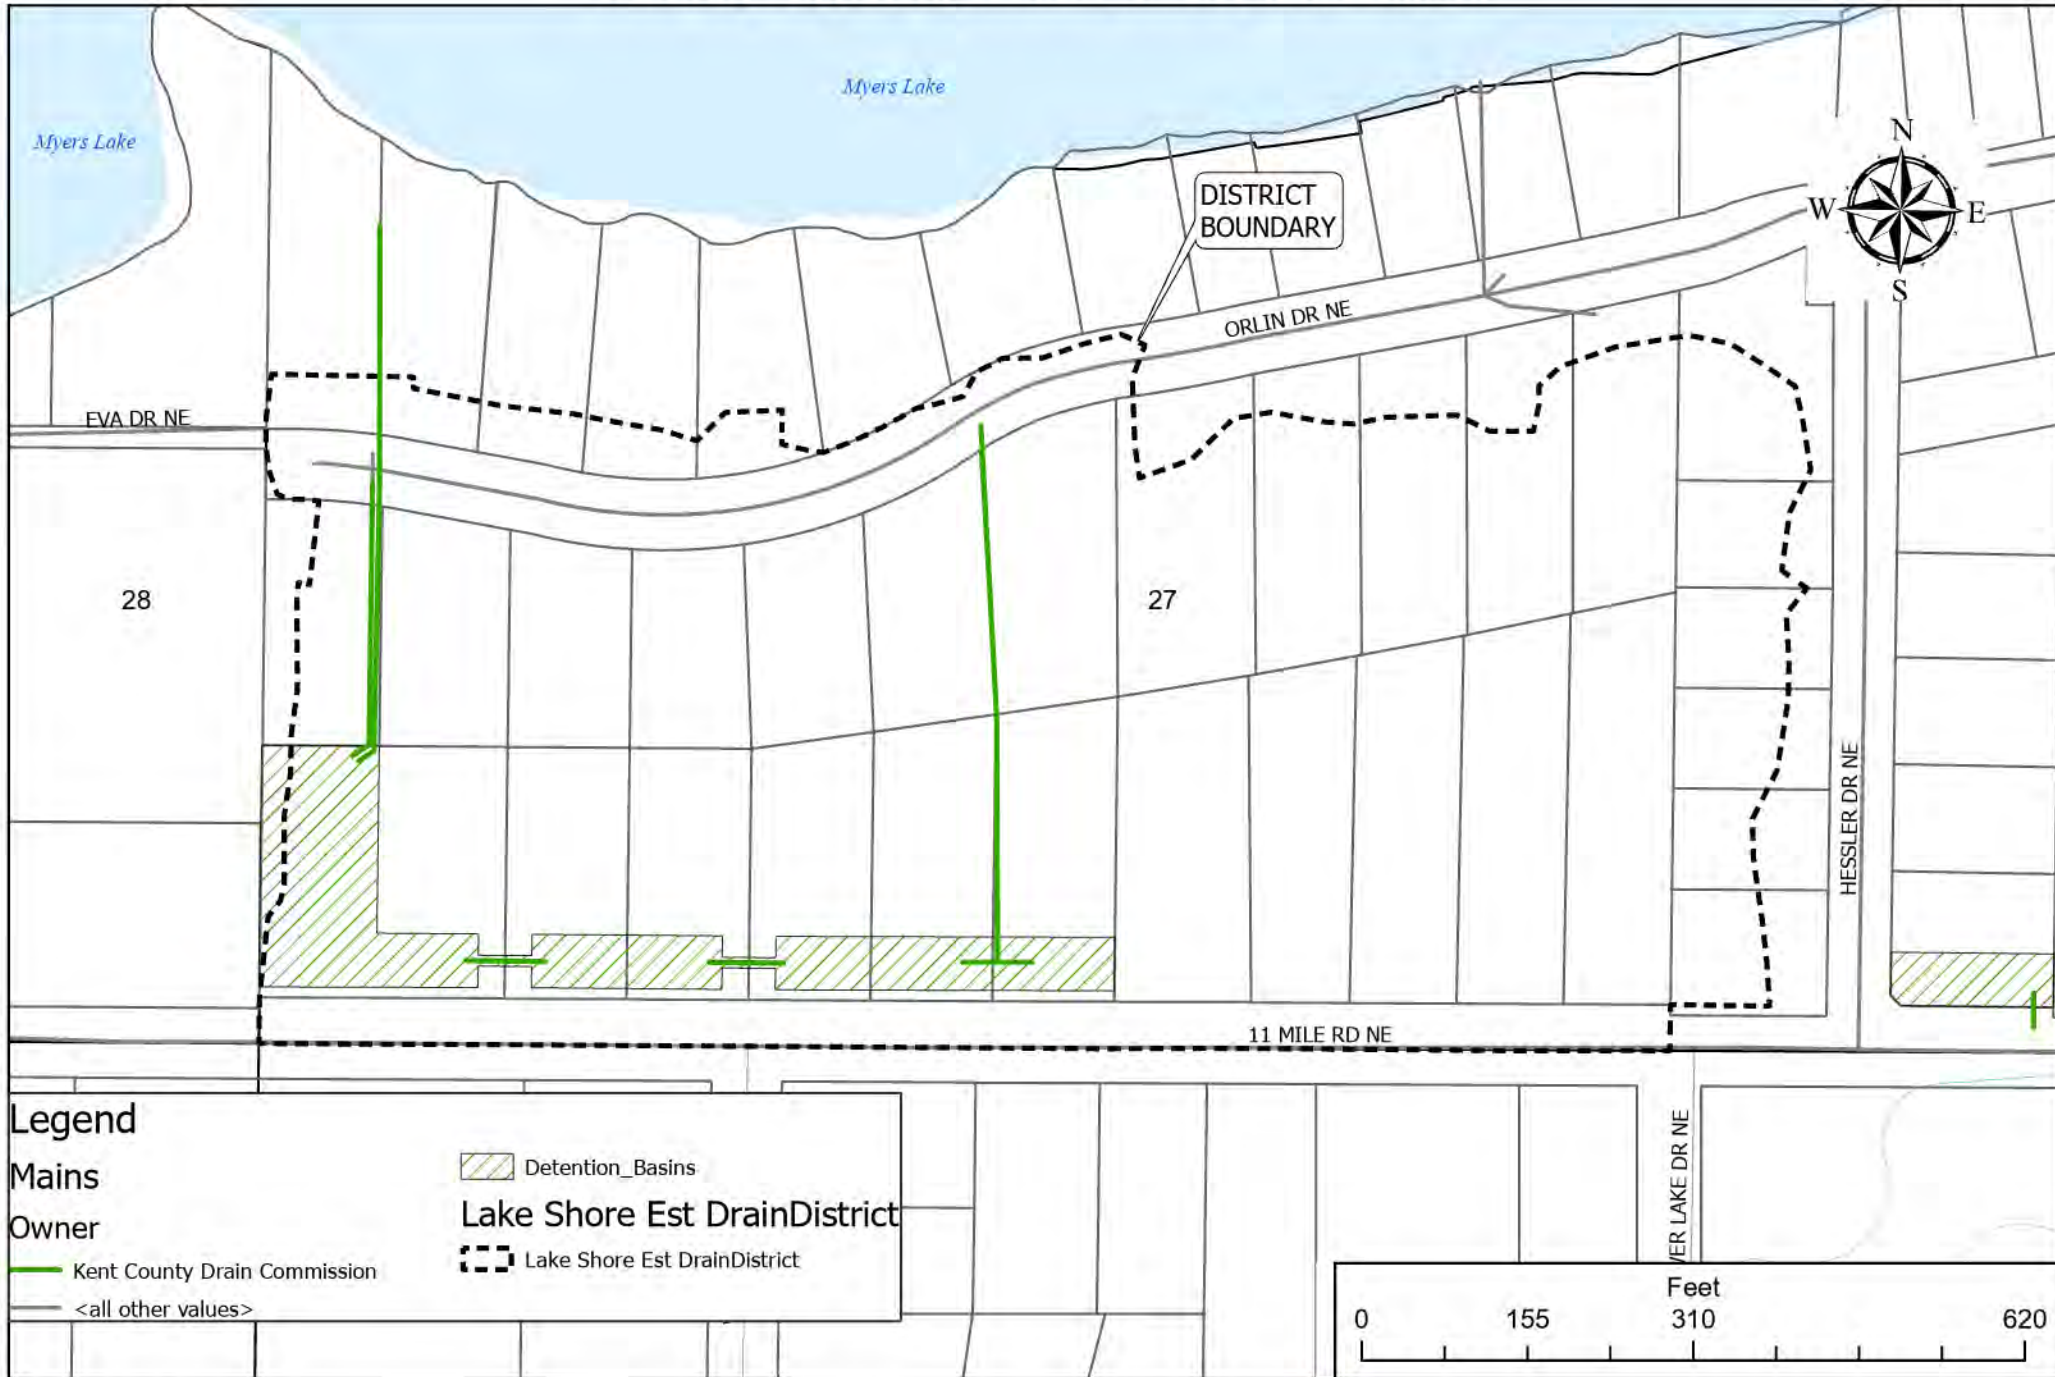

# LAKE SHORE ESTATES DRAIN DRAINAGE DISTRICT

Section 27, T.9N., R.10W., Courtland Township, Kent County, MI

KENNETH YONKER,  
KENT COUNTY DRAIN COMMISSIONER

AEL - 5.8.2024

Kent County, MI makes no warranty, expressed or implied, regarding the accuracy, completeness or usefulness of information presented. Users of this information assume all liability for its fitness for a particular use.